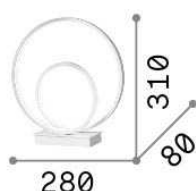

General info

DECORATIVO - Table

Indoor table lamp with integrated LED sources, in-built switch and diffuse light emission

Plated or powder coated metal base and frame. PVC wires. Opal rubber diffuser.

Available finishes: white, black or brushed brass.

Ean	8021696269498
Item	OZ TL ON-OFF OTTONE
Installation	Table
Guarantee	5 years
Gross weight	1.27 kg
Volume	0.0096 m ³

Technical info

Net weight	0.89 kg
Insulation class	II
Protection index	IP20
Compliance	-
Operating temperature	0° ~ +40 °C
Dimmer	No dimmerable, On-Off
Power output	220-240 V AC 50/60 Hz
Power supply	In-built, included YES (by qualified operators only), electronic

Source info

Integrated source	Integrated LED module
Replaceable source	NO
Power	LED 23W
Emission	Diffuse
Max consumption	max 23,00 W
Features LED	LED SMD
CCT	3000 K
Duration LED (t. 25°C)	30000 h
CRI	> 80
Light beam	120°
Light beam flux	2000 lm
Useful light flux	1220 lm
Standby power	< 0.50