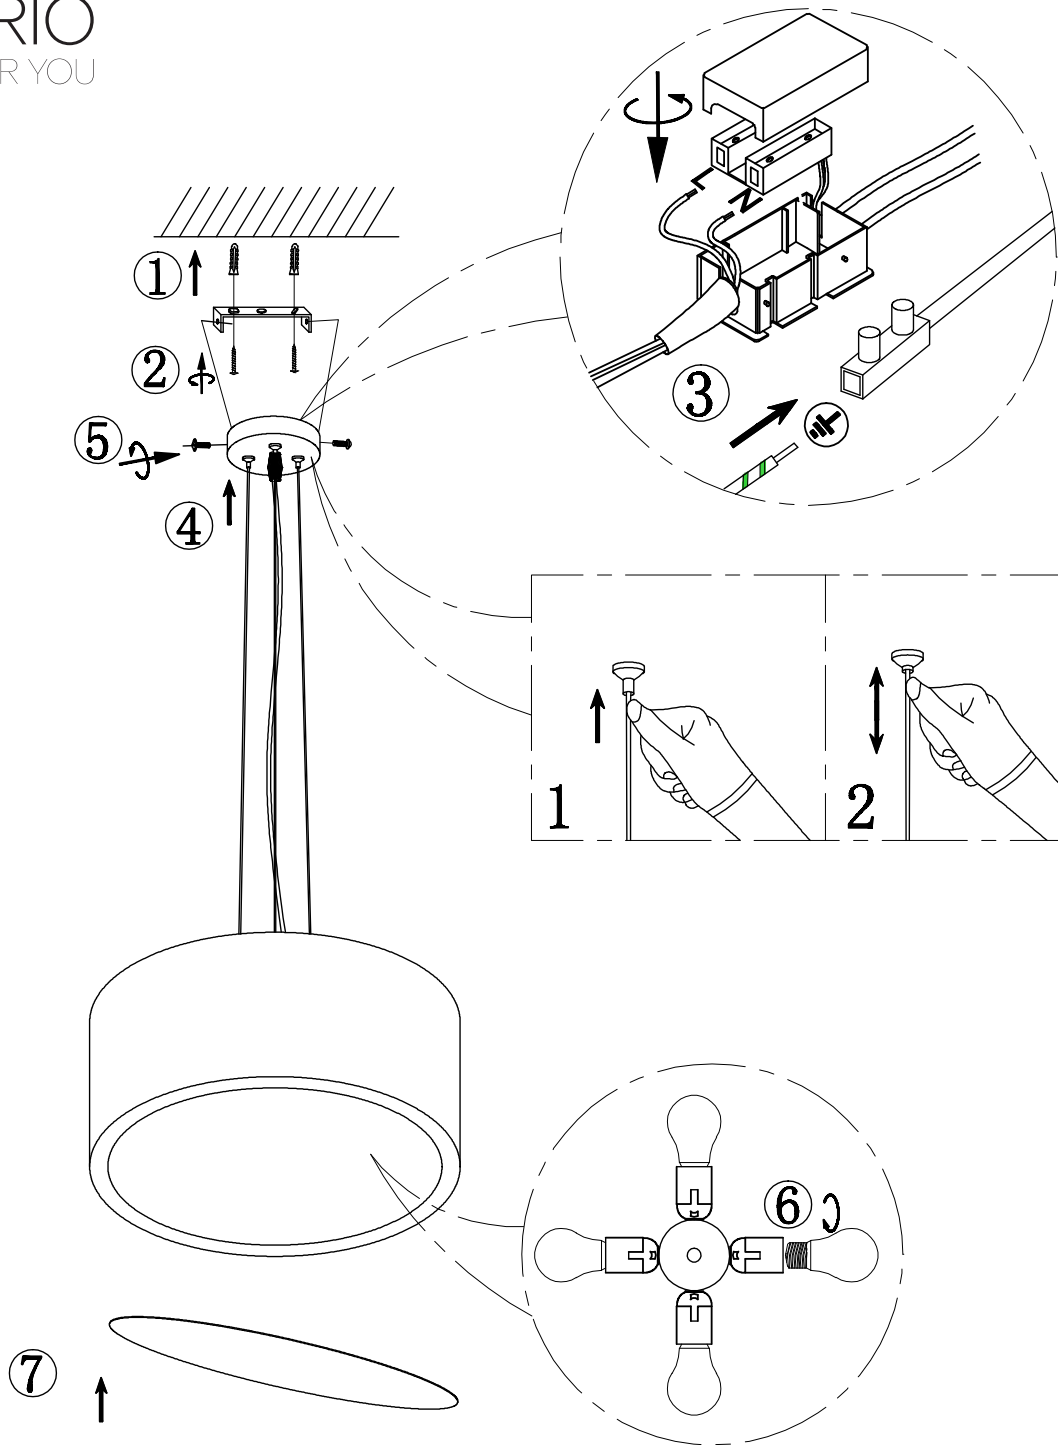

230V ~ 50Hz, 4 x E27 max. 40W