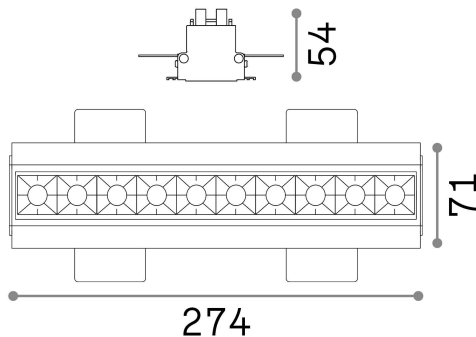

General info

Technical - Recessed

Indoor ceiling recessed projector with integrated LED sources and direct light emission

Family of recessed rectangular LED modules in die-cast aluminum, painted black or white with shiny black polycarbonate reflector. Available in the TRIM version, with frame, or TRIMLESS, with totally vanishing recessed edge.

Technical info

Net weight	0.72 kg
Insulation class	II
Protection index	IP20
Compliance	-
Operating temperature	0° ~ +40 °C
Dimmer	No dimmerable, On-Off
Power output	220-240 V AC 50/60 Hz
Power supply	Separate, included
Recessed specifications	YES (by qualified operators only), electronic
Front protection index	278 x 70 - h. ? 70 , 9-18
Accessories not included	-

Source info

Integrated source	Integrated LED module
Replaceable source	YES (by qualified operators only)
Power	21W
Emission	Direct
Max consumption	max 21,00 W
Features LED	LED SMD OSRAM
CCT	3000 K
Duration LED (t. 25°C)	50000 h
CRI	> 90
SDCM	-
Light beam	29°
UGR Maximum	< 16
Light beam flux	2200 lm
Useful light flux	1390 lm
Photobiological risk	2
Standby power	< 0.50