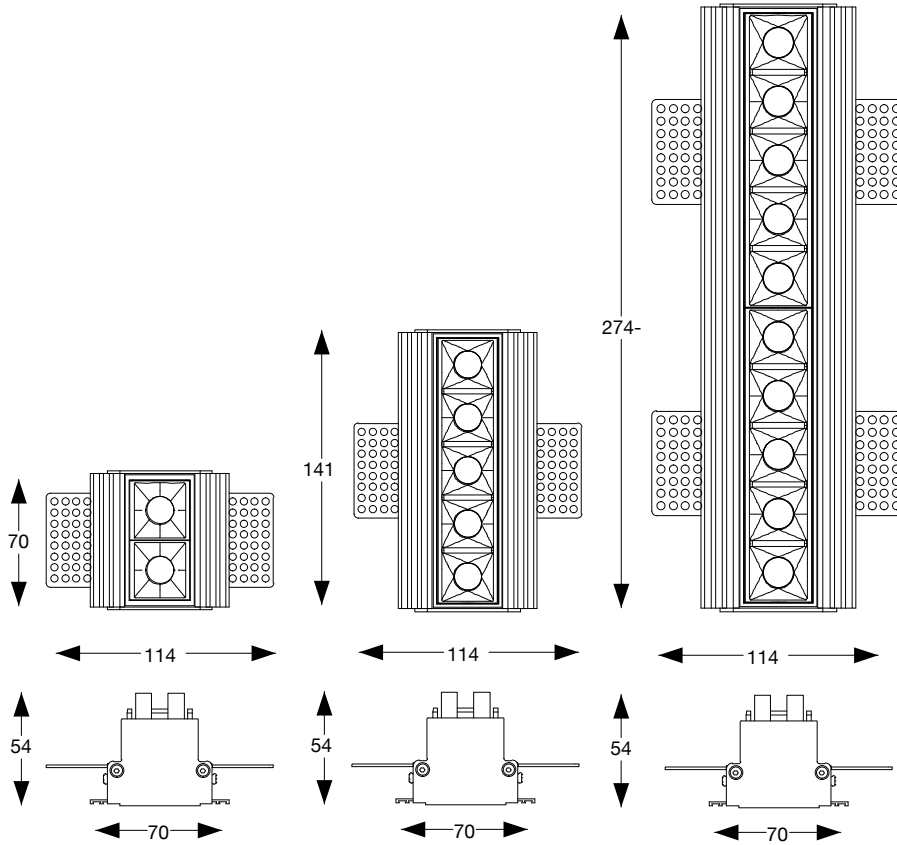

LIKA TRIMLESS

6W
6W
12,5W
12,5W
21W
21W

3000 K
4000 K
3000 K
4000 K
3000 K
4000 K

BK
BK
BK
BK
BK
BK

206202
267890
206226
267906
206240
267913

220 - 240 V AC

Questo prodotto è fornito con una sorgente luminosa di classe energetica /
This product is provided with a light source with energy class of:

206202 F
267890 F
206226 F
267906 E
206240 E
267913 D

IDEAL LUX s.r.l.
Via Taglio Destro 32, 30035 Mirano (VE) Italy
www.ideal-lux.com

ideal lux

Driver sostituibile da un elettricista
qualificato.
Replaceable control gear by a
professional.

Fonte luminosa sostituibile da un
elettricista qualificato.
Replaceable light-source by a
professional.

IDEAL LUX Warehouse
Via delle Industrie, 8/D, 30036 Santa Maria di Sala (VE) Italy
8.00 - 12.00 / 13.30 - 17.00

REV 05/08/2021