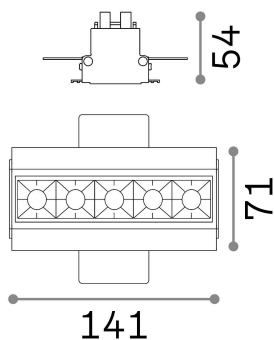

General info

Technical - Recessed

Indoor ceiling recessed projector with integrated LED sources and direct light emission

Family of recessed rectangular LED modules in die-cast aluminum, painted black or white with shiny black polycarbonate reflector. Available in the TRIM version, with frame, or TRIMLESS, with totally vanishing recessed edge.

Ean	8021696206226
Item	LIKA TRIMLESS 12W 3000K
Installation	Recessed
Guarantee	5 years
Gross weight	0.53 kg
Volume	0.00133 m³

Technical info

Net weight	0.39 kg
Insulation class	II
Protection index	IP20
Compliance	-
Operating temperature	0° ~ +40 °C
Dimmer	No dimmerable, On-Off
Power output	220-240 V AC 50/60 Hz
Power supply	Separate, included
Recessed specifications	YES (by qualified operators only), electronic
Front protection index	145 x 70 - h. ? 70 , 9-18
Accessories not included	-

Source info

Integrated source	Integrated LED module
Replaceable source	YES (by qualified operators only)
Power	12,5W
Emission	Direct
Max consumption	max 12,50 W
Features LED	LED SMD OSRAM
CCT	3000 K
Duration LED (t. 25°C)	50000 h
CRI	> 90
SDCM	-
Light beam	29°
UGR Maximum	< 16
Light beam flux	1100 lm
Useful light flux	695 lm
Photobiological risk	2
Standby power	< 0.50