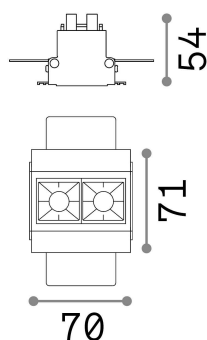

General info

Technical - Recessed

Indoor ceiling recessed projector with integrated LED sources and direct light emission

Family of recessed rectangular LED modules in die-cast aluminum, painted black or white with shiny black polycarbonate reflector. Available in the TRIM version, with frame, or TRIMLESS, with totally vanishing recessed edge.

Ean	8021696206202
Item	LIKA TRIMLESS 06W 3000K
Installation	Recessed
Guarantee	5 years
Gross weight	0.3 kg
Volume	0.000576 m³

Technical info

Net weight	0.22 kg
Insulation class	II
Protection index	IP20
Compliance	-
Operating temperature	0° ~ +40 °C
Dimmer	No dimmerable, On-Off
Power output	220-240 V AC 50/60 Hz
Power supply	Separate, included
Recessed specifications	YES (by qualified operators only), electronic
Front protection index	75 x 70 - h. ? 70 , 9-18
Accessories not included	-

Source info

Integrated source	Integrated LED module
Replaceable source	YES (by qualified operators only)
Power	6W
Emission	Direct
Max consumption	max 6,00 W
Features LED	LED SMD OSRAM
CCT	3000 K
Duration LED (t. 25°C)	50000 h
CRI	> 90
SDCM	-
Light beam	29°
UGR Maximum	< 16
Light beam flux	440 lm
Useful light flux	280 lm
Photobiological risk	2
Standby power	< 0.50