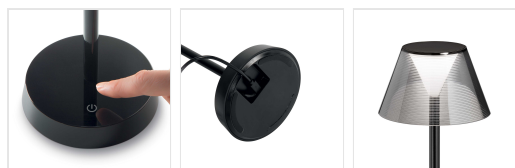

## Outdoor - Table

Outdoor table dimmable lamp with integrated LED sources, in-built switch, integrated battery and direct light emission

Table lamp with rechargeable battery with white, grey, black or coffee finish. Metal frame. Plastic diffuser. The table lamp has 7,5 hours autonomy. Battery charging time 7 hours.

Ean	8021696250274
Item	LOLITA TL NERO
Installation	Table
Guarantee	5 years
Gross weight	0.76 kg
Volume	0.007779 m <sup>3</sup>