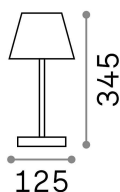

General info

Outdoor - Table

Outdoor table dimmable lamp with integrated LED sources, in-built switch, integrated battery and direct light emission

Table lamp with rechargeable battery with white, grey, black or coffee finish. Metal frame. Plastic diffuser. The table lamp has 7,5 hours autonomy. Battery charging time 7 hours.

Ean	8021696250274
Item	LOLITA TL NERO
Installation	Table
Guarantee	5 years
Gross weight	0.76 kg
Volume	0.007779 m³

Technical info

Net weight	0.53 kg
Insulation class	II
Protection index	IP54
Compliance	-
Operating temperature	0° ~ +40 °C
Dimmer	Dimmerable, Touch dimmer
Power output	220-240 V AC 50/60 Hz
Power supply	Separate, included YES (by qualified operators only), electronic

Source info

Integrated source	Integrated LED module
Replaceable source	YES (by qualified operators only)
Power	LED 7W
Emission	Direct
Max consumption	max 7,00 W
Features LED	LED COB
CCT	3000 K
Duration LED (t. 25°C)	25000 h
CRI	> 80
Light beam flux	200 lm
Useful light flux	30 lm
Standby power	< 0.50