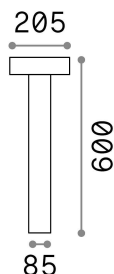

## Outdoor - Floor

Outdoor ground mounted bollard with multiple sources and direct light emission

Powder painted aluminum body. White plastic screen diffuser. Downward light emission. Available finishes: anthracite or white.

Ean	8021696153193
Item	TESLA PT4 SMALL ANTRACITE
Installation	Floor
Guarantee	5 years
Gross weight	3.08 kg
Volume	0.027342 m <sup>3</sup>