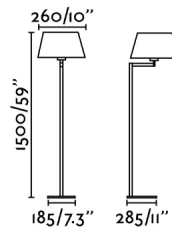

General characteristics

Fixation	Floor
Type	II
IP	20
voltage	100V-240V
Hertz	50/60Hz
Cable meters	3200mm
Switch type	Push
Horizontal orientation	350
Power	15W

Material

Body/Structure	Steel
Screen	Textile

Finish

Body/Structure	Bronze
Screen	White

Lighting characteristics

Light source included	No
Light source	E27
Light direction	Ambient lighting
Bulb socket included	

File download

General documents	Download >
2D / 3D	Download >
Energy level	Download >