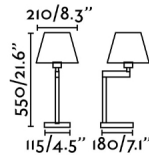

## General characteristics

Fixation	Table
Type	II
IP	20
voltage	100V-240V
Hertz	50/60Hz
Cable meters	2400mm
Switch type	On/Off
Horizontal orientation	↻ 350
Power	15W