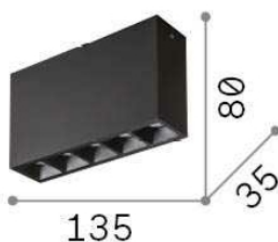

General info

DECORATIVO - Ceiling

Indoor ceiling mounted projector with integrated LED sources and direct light emission

Ean	8021696244884
Item	LIKA SURFACE 12W 3000K BK
Guarantee	5 years
Gross weight	0.45 kg
Volume	0.00108 m ³

Technical info

Net weight	0.37 kg
Insulation class	II
Protection index	IP20
Operating temperature	0° ~ +40 °C
Dimmer	Non-dimmable, On-Off
Power output	220-240 V AC 50/60 Hz
Power supply	In-built, included YES (by qualified operators only), electronic

Source info

Integrated source	Integrated LED module
Replaceable source	YES (by qualified operators only)
Power	12,5W
Emission	Direct
Max consumption	max 12,5 W
Features LED	LED SMD OSRAM
CCT	3000 K
Duration LED (t. 25°C)	50000 h
CRI	> 90
SDCM	-
Light beam	44°
UGR Maximum	< 16
Light beam flux	1100 lm
Useful light flux	615 lm
Photobiological risk	2
Standby power	< 0.50