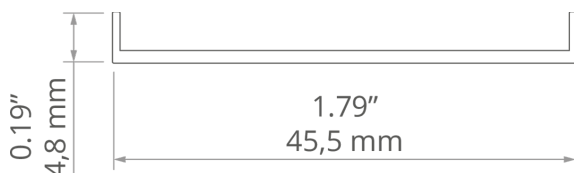

Cover LIGER-50

Ref. 17086, 17089

- Perfectly diffuses light

APPLICATION

- LED protection and light diffusion in lighting fixtures

MONTAGE

- to the profile, by pressing

TECHNICAL DRAWING

TECHNICAL SPECIFICATIONS

Material	PC	Color	Length	Light transmission	Ref
Shape	flat		1000 mm		17086_1
Maximum length on request	10000 mm	<input type="checkbox"/> frosted	2000 mm	70	17086_2
Width	45 mm		3000 mm		17086_3
Possibility of obtaining a line of light	yes		1000 mm		17089_1
Possibility of twisting	yes	<input checked="" type="checkbox"/> black	2000 mm	31	17089_2
Possibility of bending	yes		3000 mm		17089_3