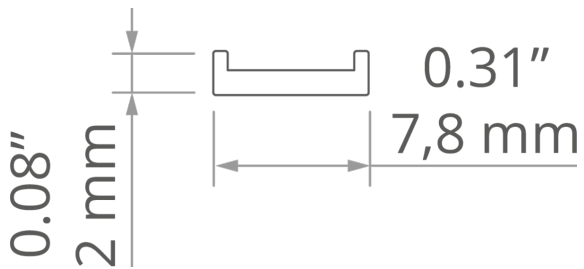

Cover PIKO

Ref. 17034

APPLICATION

- LED protection and light diffusion in lighting fixtures

MONTAGE

- to the profile, by pressing

TECHNICAL DRAWING

TECHNICAL SPECIFICATIONS

Color	<input type="checkbox"/> frosted	Length	Ref
Material	PMMA	1000 mm	17034_1
Shape	flat	2000 mm	17034_2
Maximum length on request	6000 mm	3000 mm	17034_3
Light transmission	57		
Width	7 mm		
Possibility of obtaining a line of light	yes		
Possibility of twisting	yes		
Possibility of bending	yes		
UV resistance	yes		