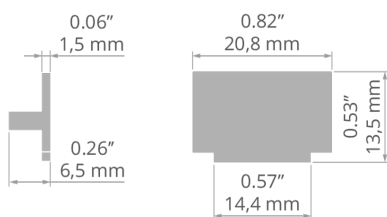

## TECHNICAL SPECIFICATIONS

Material	PP	Width	20 mm
Color	■ gray	Corrosion resistance	yes
Shape	rectangular	Corrosion resistance at high salinity	yes
Height	13 mm		