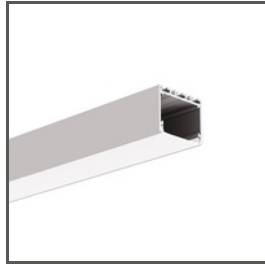

Cover 3035

Ref. 17141

- Perfectly diffuses light

APPLICATION

- LED protection and light diffusion in lighting fixtures

MOUNTING

- to the profile, by pressing

ADDITIONAL INFORMATION

- the best visual effect can be achieved by using profiles that are black inside

TECHNICAL DRAWING

TECHNICAL SPECIFICATIONS

Color	<input type="checkbox"/> frosted	Length	Ref
Material	PC	1000 mm	17141_1
Shape	flat	2000 mm	17141_2
Maximum length on request	10000 mm	3000 mm	17141_3
Light transmission	62 %	10000 mm	17141_10
Width	25.6 mm		
Possibility of obtaining a line of light	yes		
Possibility of twisting	yes		
Possibility of bending	yes		

Cover 3035

Ref. 17141

RELATED PROFILES

3035
18039

3035-O
B8441

RELATED SYSTEMS

3035-KOZE
18056+B8441