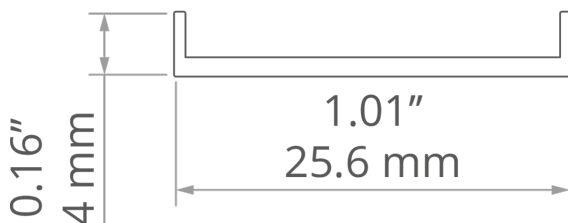

Cover 3035

Ref. 17141

- Perfectly diffuses light

APPLICATION

- LED protection and light diffusion in lighting fixtures

MOUNTING

- to the profile, by pressing

ADDITIONAL INFORMATION

- the best visual effect can be achieved by using profiles that are black inside

TECHNICAL DRAWING

TECHNICAL SPECIFICATIONS

Color	<input type="checkbox"/> frosted	Length	Ref
Material	PC	1000 mm	17141_1
Shape	flat	2000 mm	17141_2
Maximum length on request	10000 mm	3000 mm	17141_3
Light transmission	62 %	10000 mm	17141_10
Width	25.6 mm		
Possibility of obtaining a line of light	yes		
Possibility of twisting	yes		
Possibility of bending	yes		