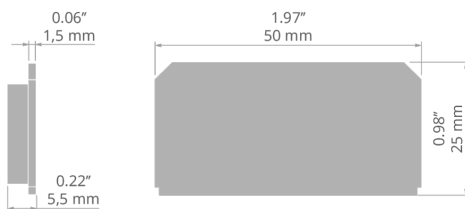

## TECHNICAL SPECIFICATIONS

Material	PP	Width	50 mm
Color	■ gray	Corrosion resistance	yes
Shape	rectangular	Corrosion resistance at high salinity	yes
Height	25 mm		