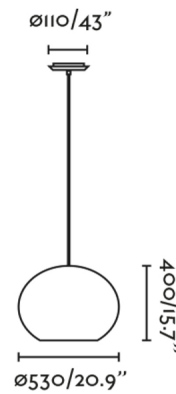

General characteristics

Fixation	Ceiling
Type	I
IP	20
voltage	100V-240V
Hertz	50/60Hz
Cable meters	2000mm
included battery	.
Power	15W

Material

Body/Structure	Steel
Screen	Rattan

Finish

Body/Structure	Black
Screen	Rattan

Lighting characteristics

Light source included	No
Light direction	Ambient lighting
Bulb socket included	Yes

File download

2D / 3D	Download >
Energy level	Download >