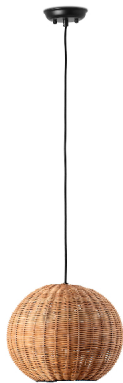

HAKA is a Mediterranean style round pendant light. The light is projected through the rattan of the shade, creating a pretty effect. It is designed to illuminate bedrooms and living rooms and it is a good choice for hotels. 250mm shade version.

General characteristics

Fixation	Ceiling
Type	I
IP	20
voltage	100V-240V
Hertz	50/60Hz
Cable meters	2000mm
included battery	.
Power	15W

Material

Body/Structure	Steel
Screen	Rattan

Finish

Body/Structure	Black
Screen	Rattan

Lighting characteristics

Light source included	No
Light direction	Ambient lighting
Bulb socket included	Yes

File download

2D / 3D	Download >
Energy level	Download >

HAKA is a Mediterranean style round pendant light. The light is projected through the rattan of the shade, creating a pretty effect. It is designed to illuminate bedrooms and living rooms and it is a good choice for hotels. 300mm shade version.

Lighting characteristics

Light source included	No
Light direction	Ambient lighting
Bulb socket included	Yes

File download

2D / 3D	Download >
Energy level	Download >

HAKA is a Mediterranean style round pendant light. The light is projected through the rattan of the shade, creating a pretty effect. It is designed to illuminate bedrooms and living rooms and it is a good choice for hotels. 530mm shade version.