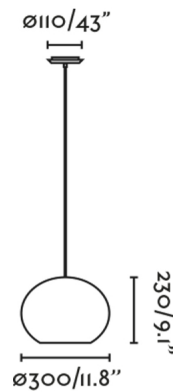

General characteristics

Fixation	Ceiling
Type	I
IP	20
voltage	100V-240V
Hertz	50/60Hz
Cable meters	2000mm
included battery	.
Power	15W

Material

Body/Structure	Steel
Screen	Rattan

Finish

Body/Structure	Black
Screen	Rattan

Lighting characteristics

Light source included	No
Light direction	Ambient lighting
Bulb socket included	Yes

File download

2D / 3D	Download >
Energy level	Download >