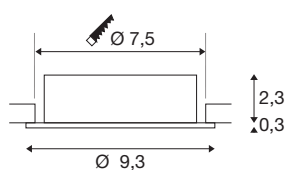

NEW TRIA® 75

recessed ceiling light, round, max. 10W GU10, white

Discover the new generation of our NEW TRIA® recessed ceiling light with even more modularity for an individual lighting experience. Top sellers such as the NEW TRIA® 75 GU10 version are also available as a complete set. A variety of design options are guaranteed thanks to replaceable LED lights and the three elegant housing colours (black/white/aluminium). The pivot range allows flexible alignment of the high-quality light. And thanks to the 75mm mounting ring supplied, the downlights can also be installed quickly and simply.

TECHNICAL DATA

Item no.	1007374
Socket	GU10
Lamp	LED GU10 51mm
Number of sockets	1
Lamps included	No
Tilt range	30 °
Rotating or tilting	Tilttable
IP Code	IP 20
Impact resistance class	IK 02
Impact resistance	0.2 Joule
Assembly	Recessed
Assembly details	Ceiling
Primary nominal voltage	220-240V ~50/60Hz
Safety class	II
Wattage	10 W
Color	white
Height	2.6 cm
Diameter	9.3 cm
Net weight	0.12 kg
Gross weight	0.128 kg
Shape of cut-out	round
Installation depth	6.5 cm

Installation diameter	7.5 cm
-----------------------	--------

Recommended lamp

1005273	QPAR51 GU10 , LED light, 6W 2200 2700K CRI90 36°
1005079	LED lightbulb QPAR51 , GU10, 3000K, white
1005076	LED lightbulb QPAR51 , GU10, 2700K, white
1005082	LED lightbulb QPAR51 , GU10, 4000K, white