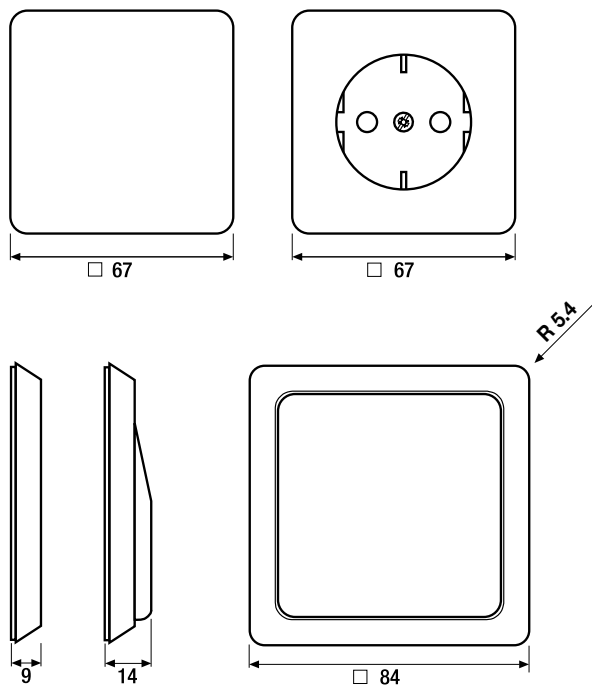

1:1

**Flush-mounted range**

**Material**

Duroplastic (frames)  
Thermoplastic (internal/external  
colour frames)

**Protection IP 44**

Protection level IP 44 is ensured with  
sealing gasket ref.-no. 551 WU and  
„IP 44 frame“ of the respective design  
range.

## Frame size

- 1-gang 84 mm x 84 mm
- 2-gang 155 mm x 84 mm
- 3-gang 226 mm x 84 mm
- 4-gang 297 mm x 84 mm
- 5-gang 368 mm x 84 mm

Frames can be installed horizontally and vertically.

**Corner radius** of frames R 5.4