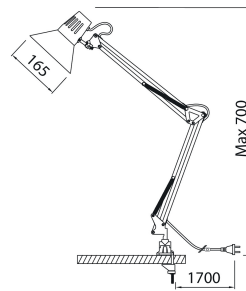

Venla

VENLA DESK LAMP E27 BK

Desk luminaire

The classic Venla desk lamp is an excellent choice for a student's workspace or a home office. The two-part adjustable arm and rotatable shade offer versatile positioning options. Reduce glare and improve ergonomics by directing the light exactly where it's needed. The edge-mounted clamp frees up valuable desk space. Durable and sturdy metal frame. Choose any E27 bulb you prefer. For task lighting, a cool white light is recommended to boost alertness and focus.

Venla Work point luminaire max. 10.5W No dim;
Protection cl. II; LED exchangeable; Socket E27; Lamp not included; Housing Other; Colour bk

VENLA DESK LAMP E27 BK

PRODUCT CODE	CODE	KG	PRODUCT FAMILY
9610327		0.718	Venla

Photometric data	
Direct-/indirect proportion separately controllabl	No

Lifetime and capacity

Measurements	
Width (mm)	165
Height/depth (mm)	700
Diameter (mm)	165

Electrotechnical data	
Voltage type	AC
Nominal voltage (min) (V)	220
Nominal voltage (max) (V)	240
Protection class according to IEC 61140	II
Suitable for lamp power (min) (W)	1
Suitable for lamp power (max) (W)	10.5