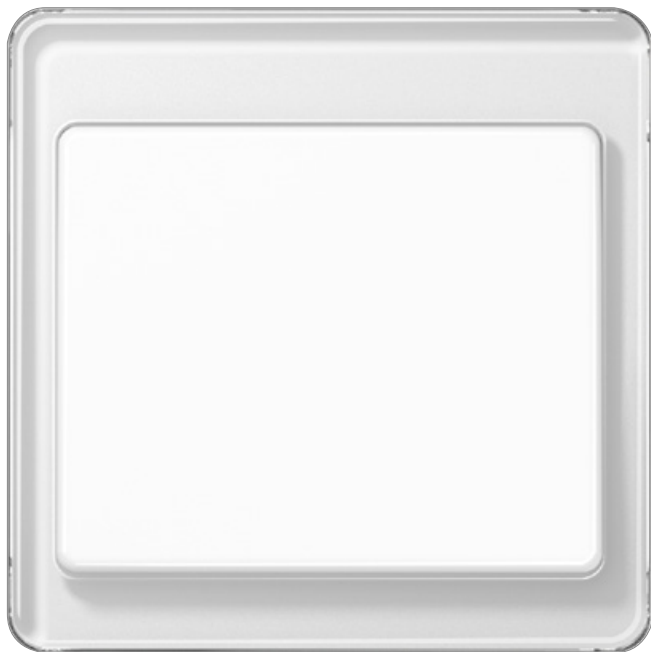

SL 500

JUNG

1:1

Flush-mounted range

Material

Covers made of lacquered aluminium.
Frames made of acrylic glass embedded-
with lacquered or anodised aluminium.

white

gold-bronze

silver

SL 500

Frame size

- 1-gang 85 mm x 85 mm
- 2-gang 85 mm x 156 mm
- 3-gang 85 mm x 227 mm
- 4-gang 85 mm x 298 mm
- 5-gang 85 mm x 369 mm

Corner radius of frames R 5