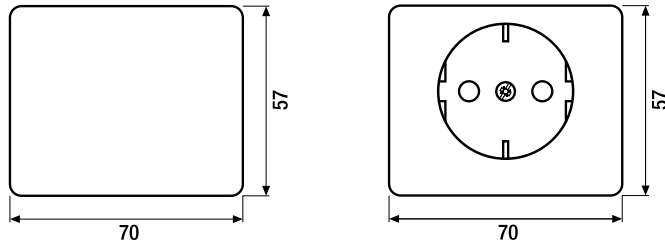

SL 500

JUNG

1:1

Flush-mounted range

Material

Covers made of lacquered aluminium.
Frames made of acrylic glass embedded-
with lacquered or anodised aluminium.

white

gold-bronze

silver

SL 500

Frame size

- 1-gang 85 mm x 85 mm
- 2-gang 85 mm x 156 mm
- 3-gang 85 mm x 227 mm
- 4-gang 85 mm x 298 mm
- 5-gang 85 mm x 369 mm

Corner radius of frames R 5