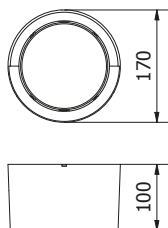

CANTI

LD-CANTI12WOK-40

LD-CANTI12WKW-40

LD-CANTI12WOK-40		12 W	1000 lm	PC	510 g	5902801319648
LD-CANTI12WKW-40					600 g	5902801320583

LD-CANTI12WOK-40

LD-CANTI12WKW-40