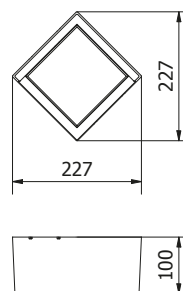

CANTI

LD-CANTI12WOK-40

LD-CANTI12WKW-40

LD-CANTI12WOK-40		12 W	1000 lm	PC	510 g	5902801319648
LD-CANTI12WKW-40					600 g	5902801320583

LD-CANTI12WOK-40

LD-CANTI12WKW-40