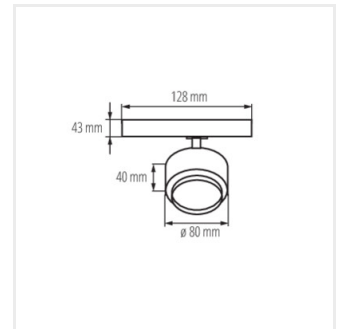

BTLW 18W-940-B