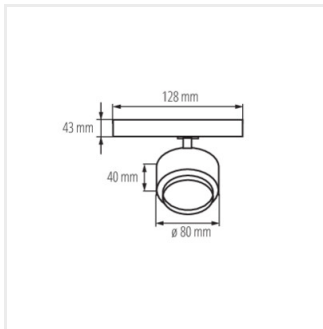

BTLW LED

Track light projector

[V] 220-240 AC	[Hz] 50	≥30000	[h] 50000	ellipse ≤ 6x MacAdam	Ra 90	COB
		IP 20		[°C] 5+25		[°] 340
[°] 90	0,5m					

BTLW 18W-930-W

	[W]	[lm]	Tc [K]	[°]		
BTLW 18W-930-W	35662	18	1450	3000	120	white
BTLW 18W-930-B	35663	18	1400	3000	120	black
BTLW 18W-940-W	35664	18	1450	4000	120	white
BTLW 18W-940-B	35665	18	1400	4000	120	black

- 5 years Warranty under the terms of the warranty statement, available on our website
- Enclosure material: aluminum alloy

BTLW LED

Track light projector

BTLW 18W-930-W

BTLW 18W-930-B

BTLW 18W-940-W

BTLW 18W-940-B