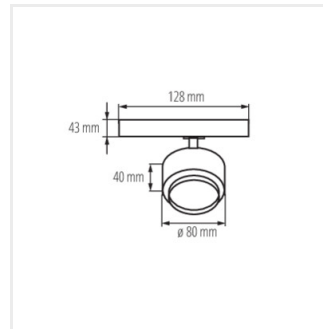

BTLW 18W-940-W