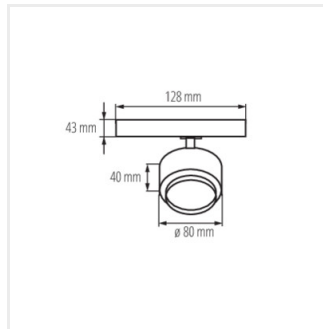

BTLW 18W-930-B