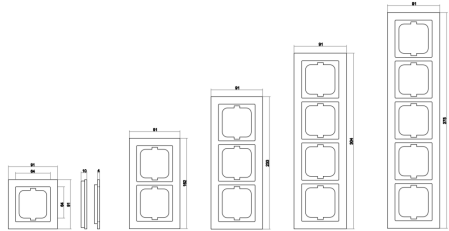

Busch-axcent® pur

Key information

High-quality materials and modern accents

Busch-axcent® pur is available in different materials glass, slate, concrete, paper-resin composite (Richlite®), platinum and titanium.

Besides the new materials Busch-axcent® pur offers also a variety of new, modern colors.

Versatile use

This switch range is available in 1gang to 5gang cover frames. They can be mounted vertically or horizontally.