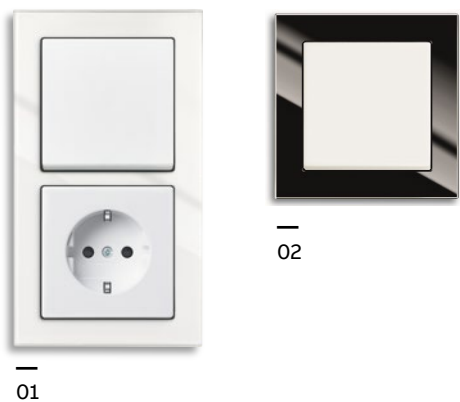

Busch-axcent® pur Accents in glass

The new color range of Busch-axcent® pur harnesses the latest trends and adds a colorful flourish to unique room designs. In pure elegance of optically appealing glass.

- 01 2gang combination switch / socket outlet studio white / white glass
- 02 studio white / black glass
- 03 studio white matt / glass coral
- 04 studio white matt / glass avocado
- 05 studio white matt / glass purple
- 06 studio white matt / glass oyster
- 07 studio white matt / glass ocean
- 08 studio white matt / glass sun