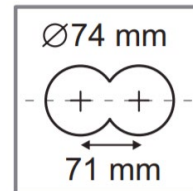

Flat mounting

Key information

Flush-mounted boxes for cavity wall

Mounting set suitable for drywalls and plasterboards, thicknesses 9.5 mm, 10 mm and 12.5 mm.

[Link](#) to application video „cavity wall mounting“