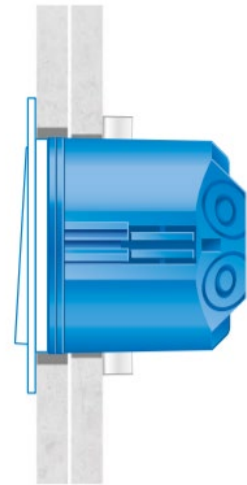

[Link](#) to application video “brickwork mounting”

Flat mounting

Key information

Flush-mounted boxes for cavity wall

Mounting set suitable for drywalls and plasterboards, thicknesses 9.5 mm, 10 mm and 12.5 mm.

[Link](#) to application video „cavity wall mounting“

Flat mounting

Key information

Flush-mounted boxes for cavity wall

Mounting set suitable for drywalls and plasterboards, thicknesses 9.5 mm, 10 mm and 12.5 mm.