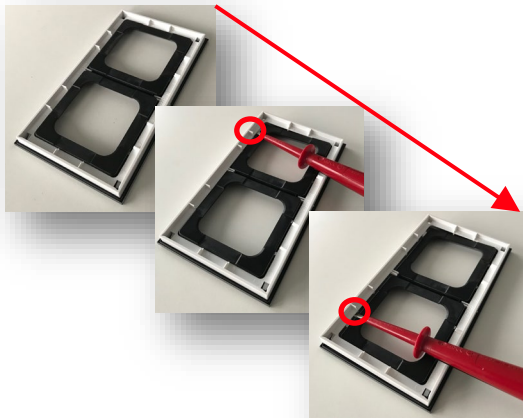

Flat mounting of **all** carat® frames is possible:

- Flat mounting sets for carat are needed
- Sets are available for cavity walls, concrete or brickwork

[Link](#) to application video “flat flush-mounting”

Busch-axcent® flat mounting

Key information

Flat mounting

Flat mounting of all Busch-axcent® **plastic** and **metal** frames is possible:

- Flat mounting set Busch-axcent®
- Disassembly of base part is required

No flat installation for new **glass, slate, concrete** and **composite paper** possible!

Flat mounting

Key information

Flush-mounted boxes for brickwork

Box with adjustable bottom and height adjustable ring. Makes installation depths of 46, 56 and 67 mm possible with only one box.

[Link](#) to application video “brickwork mounting”

Flat mounting

Key information

Flush-mounted boxes for cavity wall

Mounting set suitable for drywalls and plasterboards, thicknesses 9.5 mm, 10 mm and 12.5 mm.