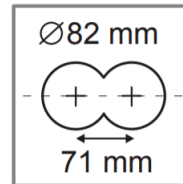

Flat mounting

Key information

Flush-mounted boxes for brickwork

Box with adjustable bottom and height adjustable ring. Makes installation depths of 46, 56 and 67 mm possible with only one box.

[Link](#) to application video “brickwork mounting”