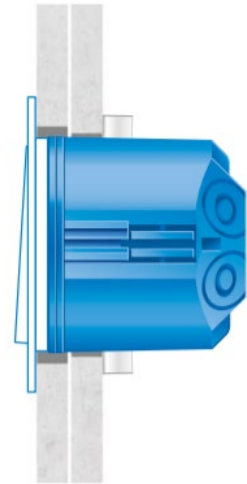

[Link](#) to application video „cavity wall mounting“

Flat mounting

Key information

Flush-mounted boxes for cavity wall

Mounting set suitable for drywalls and plasterboards, thicknesses 9.5 mm, 10 mm and 12.5 mm.

[Link](#) to application video „cavity wall mounting“

Flat mounting

Key information

Flush-mounted boxes for concrete

Numerous connecting options for different pipe diameters. No special tools required for mounting. The concrete wall box is attached to the formwork as usual. Once the formwork is removed, the cover of the concrete wall box will be automatically removed as well. The box is equipped with flex knockouts for pipes: 4 x 25 mm, 5 x 25 mm and 1 x 32 mm.