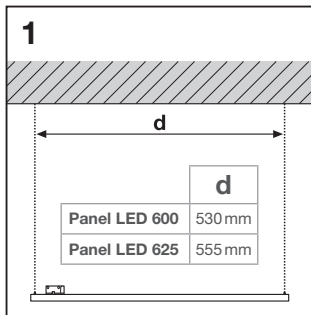

Ⓢ Bedienungsanleitung für spätere Verwendung aufbewahren. Ⓢ Retain the operating instructions for later use. Ⓢ Conserver la notice d'utilisation pour toute consultation ultérieure. Ⓢ Conservare le istruzioni per l'uso per successiva consultazione. Ⓢ Conservar las instrucciones de uso para posteriores consultas. Ⓢ Conservar o manual de instruções para utilização futura. Ⓢ Οι οδηγίες χρήσης πρέπει να φυλάσσονται για μεταγενέστερη χρήση. Ⓢ Bedieningshandleiding voor later gebruik bewaren. Ⓢ Spara bruksanvisningen för senare användning. Ⓢ Säilytä käyttöohje myöhempää käyttöä varten. Ⓢ Oppbevar bruksanvisningen for senere bruk. Ⓢ Gem betjeningsvejledningen til senere brug. Ⓢ Uschovějite návod pro budoucí použití. Ⓢ Руководство по эксплуатации следует сохранить для последующего использования. Ⓢ Őrizze meg a kezelési útmutatót a későbbi használat céljából. Ⓢ Instrukcję obsługi zachować do późniejszego wykorzystania. Ⓢ Uschovajte návod pre budúce použitie. Ⓢ Navodilo za uporabo shranite za kasnejšo uporabo. Ⓢ Kullanım kılavuzunu daha sonra kullanmak üzere saklayın. Ⓢ Spremite upute za uporabu za naknadnu uporabu. Ⓢ Pástrajte inštrukciunile de utilizare pentru a le consulta în viitor. Ⓢ Запазване на ръководството за обслужване за по-нататъшна употреба. Ⓢ Hoidke kasutusjuhend hilisemaks kasutuseks alles. Ⓢ Naudojimo instrukciją išsaugoti vėlesniam naudojimui. Ⓢ Sauglabājiet lietošanas instrukcijas turpmākai izmantošanai. Ⓢ Sačuvajte uputstvo za upotrebu radi naknadne upotrebe. Ⓢ Зберігайте Інструкцію з експлуатації для подальшого використання. Ⓢ Іскє пайдану нуоқауларын кейін қарау үшін сақтап қойыңыз.