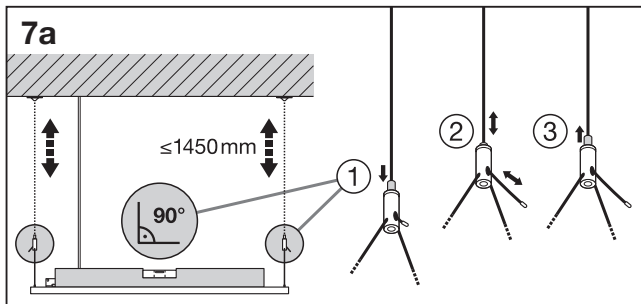

Ⓢ Bedienungsanleitung für spätere Verwendung aufbewahren. Ⓢ Retain the operating instructions for later use. Ⓢ Conserver la notice d'utilisation pour toute consultation ultérieure. Ⓢ Conservare le istruzioni per l'uso per successiva consultazione. Ⓢ Conservar las instrucciones de uso para posteriores consultas. Ⓢ Conservar o manual de instruções para utilização futura. Ⓢ Οι οδηγίες χρήσης πρέπει να φυλάσσονται για μεταγενέστερη χρήση. Ⓢ Bedieningshandleiding voor later gebruik bewaren. Ⓢ Spara bruksanvisningen för senare användning. Ⓢ Säilytä käyttöohje myöhempää käyttöä varten. Ⓢ Oppbevar bruksanvisningen for senere bruk. Ⓢ Gem betjeningsvejledningen til senere brug. Ⓢ Uschovějite návod pro budoucí použití. Ⓢ Руководство по эксплуатации следует сохранить для последующего использования. Ⓢ Őrizze meg a kezelési útmutatót a későbbi használat céljából. Ⓢ Instrukcję obsługi zachować do późniejszego wykorzystania. Ⓢ Uschovajte návod pre budúce použitie. Ⓢ Navodilo za uporabo shranite za kasnejšo uporabo. Ⓢ Kullanım kılavuzunu daha sonra kullanmak üzere saklayın. Ⓢ Spremite upute za uporabu za naknadnu uporabu. Ⓢ Pástrajte inštrukciunile de utilizare pentru a le consulta în viitor. Ⓢ Запазване на ръководството за обслужване за по-нататъшна употреба. Ⓢ Hoidke kasutusjuhend hilisemaks kasutuseks alles. Ⓢ Naudojimo instrukciją išsaugoti vėlesniam naudojimui. Ⓢ Sauglabājiet lietošanas instrukcijas turpmākai izmantošanai. Ⓢ Sačuvajte uputstvo za upotrebu radi naknadne upotrebe. Ⓢ Зберігайте Інструкцію з експлуатації для подальшого використання. Ⓢ Іскє пайдану нуоқауларын кейін қарау үшін сақтап қойыңыз.