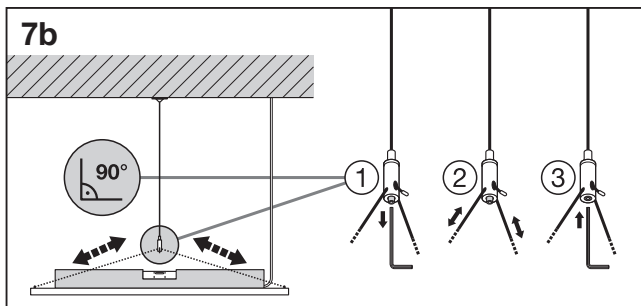

Ⓢ Bedienungsanleitung für spätere Verwendung aufbewahren. Ⓢ Retain the operating instructions for later use. Ⓢ Conserver la notice d'utilisation pour toute consultation ultérieure. Ⓢ Conservare le istruzioni per l'uso per successiva consultazione. Ⓢ Conservar las instrucciones de uso para posteriores consultas. Ⓢ Conservar o manual de instruções para utilização futura. Ⓢ Οι οδηγίες χρήσης πρέπει να φυλάσσονται για μεταγενέστερη χρήση. Ⓢ Bedieningshandleiding voor later gebruik bewaren. Ⓢ Spara bruksanvisningen för senare användning. Ⓢ Säilytä käyttöohje myöhempää käyttöä varten. Ⓢ Oppbevar bruksanvisningen for senere bruk. Ⓢ Gem betjeningsvejledningen til senere brug. Ⓢ Uschovějite návod pro budoucí použití. Ⓢ Руководство по эксплуатации следует сохранить для последующего использования. Ⓢ Őrizze meg a kezelési útmutatót a későbbi használat céljából. Ⓢ Instrukcję obsługi zachować do późniejszego wykorzystania. Ⓢ Uschovajte návod pre budúce použitie. Ⓢ Navodilo za uporabo shranite za kasnejšo uporabo. Ⓢ Kullanım kılavuzunu daha sonra kullanmak üzere saklayın. Ⓢ Spremite upute za uporabu za naknadnu uporabu. Ⓢ Pástrajte inštrukciunile de utilizare pentru a le consulta în viitor. Ⓢ Запазване на ръководството за обслужване за по-нататъшна употреба. Ⓢ Hoidke kasutusjuhend hilisemaks kasutuseks alles. Ⓢ Naudojimo instrukciją išsaugoti vėlesniam naudojimui. Ⓢ Sauglabājiet lietošanas instrukcijas turpmākai izmantošanai. Ⓢ Sačuvajte uputstvo za upotrebu radi naknadne upotrebe. Ⓢ Зберігайте Інструкцію з експлуатації для подальшого використання. Ⓢ Іскє пайдану нуоқауларын кейін қарау үшін сақтап қойыңыз.