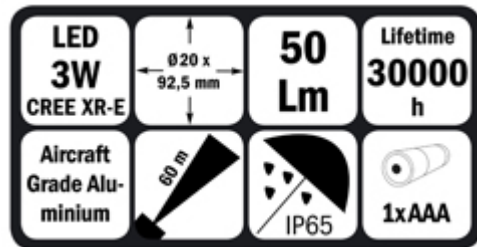

Art. no. 13 03 10		
LED "Mini Torch"		

	Description <ul style="list-style-type: none"> • Compact • Very small and light • Extremely high lighting performance • LED 3 Watt CREE XR-E • 1xAAA battery 	
		HAUPA Quality since over 50 years