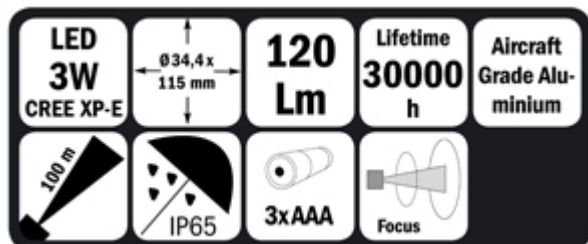

Art. no. 13 03 12		
LED "Fokus Torch"		

	Description <ul style="list-style-type: none"> • Adjustable focus for near and far • LED 3 Watt CREE XP-E • 3xAAA batteries 	
		HAUPA Quality since over 50 years