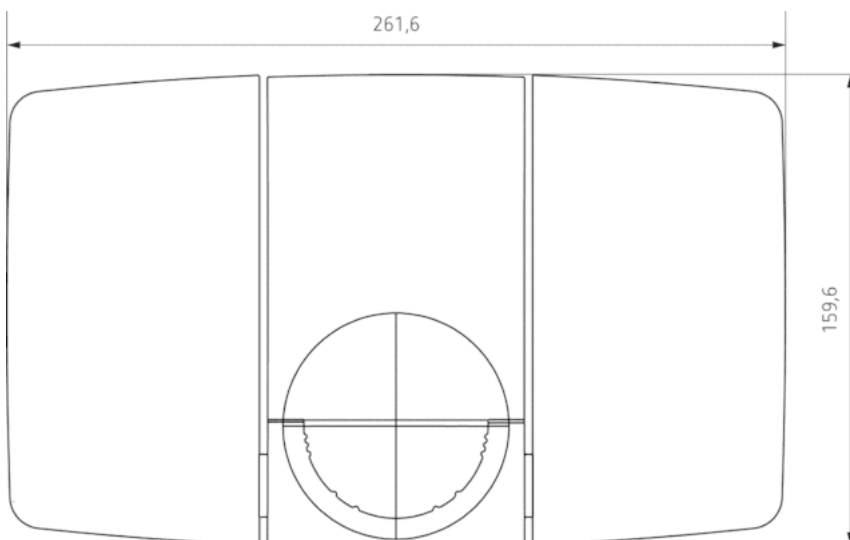

## Technical data

Operating voltage	230 V AC
Frequency	50 – 60 Hz
Stand-by consumption	~0,4 W
Light measurement	Mixed light measurement
Installation type	Wall installation
Setting range brightness	5 – 800 lx or just presence dependent
LED output (lighting current)	20 W (2x900 lm)
Colour temperature	4000 K, neutral white
Detection angle	180°
Installation height	1,8 – 2,5 m
Light switch-off delay	10 s-20 min
Ambient temperature	-25 °C ... +45 °C
Protection class	II
Type of protection	IP 55
Weight	0,81 kg

### Detection range

Mounting height (A)	Head on to (r)	Diagonally (t)
2 m	5 m	12 m
2,5 m	4 m	10 m
3 m	4 m	8 m
3,5 m	4 m	6 m
4 m	2 m	4 m

### Scale drawings

Article number: 1020944