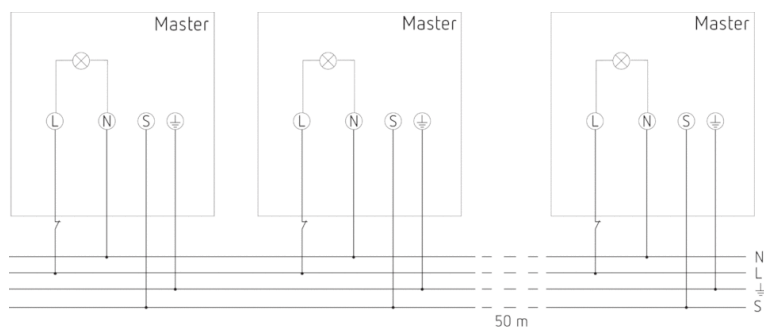

Connection example