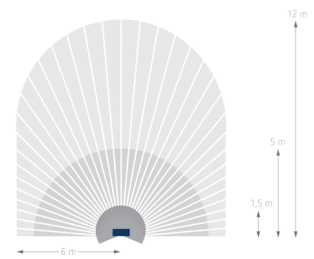

## Description

- LED spotlight with motion detector
- 20 W (2x900 lm), equivalent to 2x140 W Halogen spotlight
- Spotlight can be swivelled 30° backwards, 60° downwards
- Spacer and corner angle included in delivery
- Suitable for outdoor use
- Automatic lighting control based on presence and brightness
- 180° detection angle at a detection range of 12 m and creep under protection
- Diffused glare-free light with aura effect
- Functions teach-in, test, twilight switch, dimmable orientation light and night interruption adjustable
- Master/master switching
- Area limit via lens attachment
- Controls are place protected
- Remote controllable with optionally remote controls theSenda P and theSenda S
- Back side made of high-quality aluminum die-cast for an optimally cooling of the high-power LEDs

## Technical data

Operating voltage	230 V AC
Frequency	50 – 60 Hz
Stand-by consumption	~0,4 W
Light measurement	Mixed light measurement
Installation type	Wall installation
Setting range brightness	5 – 800 lx or just presence dependent
LED output (lighting current)	20 W (2x900 lm)
Colour temperature	4000 K, neutral white
Detection angle	180°
Installation height	1,8 – 2,5 m
Light switch-off delay	10 s-20 min
Ambient temperature	-25 °C ... +45 °C
Protection class	II
Type of protection	IP 55
Weight	0,81 kg

### Detection range

Mounting height (A)	Head on to (r)	Diagonally (t)
2 m	5 m	12 m
2,5 m	4 m	10 m
3 m	4 m	8 m
3,5 m	4 m	6 m
4 m	2 m	4 m

### Scale drawings

Article number: 1020944