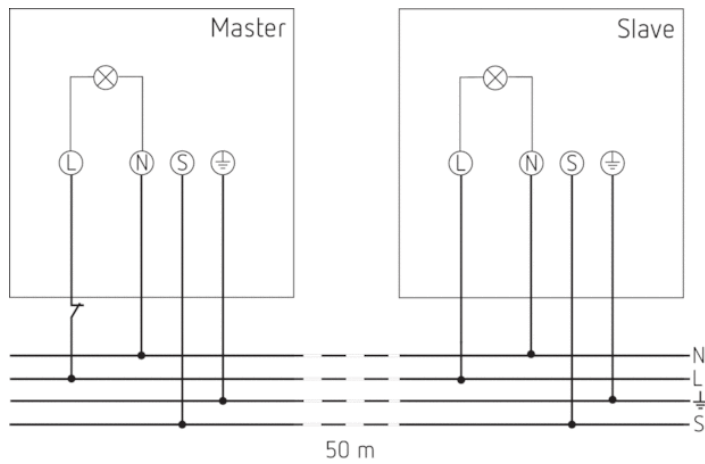

## Description

- LED spotlight with motion detector
- 20 W (2x900 lm), equivalent to 2x140 W Halogen spotlight
- Spotlight can be swivelled 30° backwards, 60° downwards
- Spacer and corner angle included in delivery
- Suitable for outdoor use
- Automatic lighting control based on presence and brightness
- 180° detection angle at a detection range of 12 m and creep under protection
- Diffused glare-free light with aura effect
- Functions teach-in, test, twilight switch, dimmable orientation light and night interruption adjustable
- Master/master switching
- Area limit via lens attachment
- Controls are place protected
- Remote controllable with optionally remote controls theSenda P and theSenda S
- Back side made of high-quality aluminum die-cast for an optimally cooling of the high-power LEDs

## Technical data

Operating voltage	230 V AC
Frequency	50 – 60 Hz
Stand-by consumption	~0,4 W
Light measurement	Mixed light measurement
Installation type	Wall installation
Setting range brightness	5 – 800 lx or just presence dependent
LED output (lighting current)	20 W (2x900 lm)
Colour temperature	4000 K, neutral white
Detection angle	180°
Installation height	1,8 – 2,5 m
Light switch-off delay	10 s-20 min
Ambient temperature	-25 °C ... +45 °C
Protection class	II
Type of protection	IP 55
Weight	0,81 kg

### Detection range

Mounting height (A)	Head on to (r)	Diagonally (t)
2 m	5 m	12 m
2,5 m	4 m	10 m
3 m	4 m	8 m
3,5 m	4 m	6 m
4 m	2 m	4 m