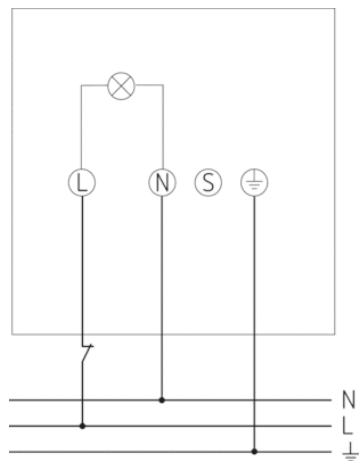

Article number: 1020944