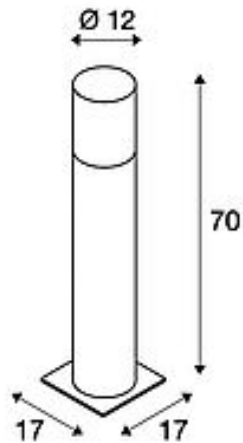

LISENNE POLE 70

E27, grey, IP54

Article number	1000666
Product family	LISENNE
Feed-in capability	No
LBS code	TC(...)SE
Lamp	TC(...)SE
Lampholder / Socket	E27
Number of light sources	1
Lamp included	No
Height	70 cm
Diameter	12 cm
Voltage	230V ~50/60Hz
Protection class	I
IP-rating	IP 54
Material	Basalt/glass
Colour	Grey / smoked glass
Way of mounting	Floor mounted
Energy efficiency class	A++
Light distribution type 1	direct-indirect
Light distribution type 3	rotationally symmetric
Catalogue page	BIG WHITE 2018: 652
form	round

Articles of this series

231360	LISENNE-O, outdoor table lamp, TC-(D,H,T,Q)SE, round, max. 23W
231361	LISENNE-O, outdoor ceiling light, TC-(D,H,T,Q)SE, round, max. 23W
155702	LISENNE, table lamp, TC-(D,H,T,Q)SE, stone-grey, max. 23W
155714	LISENNE, pendant, TC-(D,H,T,Q)SE, stone-grey, max. 23W
155752	LISENNE, wall light, TC-(D,H,T,Q)SE, stone-grey, max. 23W
1000665	LISENNE POLE 40, E27, grey, IP54