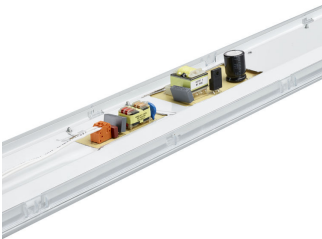

Features

- Can be used to replace traditional waterproof luminaires ranging from 18 to 58 W TL-D
- Wide-beam light distribution
- Diffuser with optical element ensures visual comfort
- Ceiling-mounted bracket and suspension hooks included; installation can be made vandal-proof by additional screw fixation of mounting brackets
- Vandal-proof by additional screw fixation of mounting brackets
- Optional waterproof external connector for easier installation (WEC)
- Optional emergency lighting

Versions

CoreLine Waterproof WT120C luminaire

Coreline Waterproof

CoreLine Waterproof

Product details

Stainless spring steel clips for fast closing of the luminaire

Electrical connection between LED driver and diffuser with integrated LED source

Ceiling bracket with suspension and anti-vandal screws

LED module integrated in the cover

Side view

Front view

Close up anti-vandal screw

CoreLine_Waterproof_DOB-DP01.tif

CoreLine_Waterproof_DOB-DP02.tif

CoreLine Waterproof