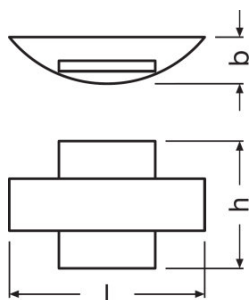

Light technical data

Beam angle	340.00 °
-------------------	----------

Dimensions & weight

Length	60.0 mm
Width	240.0 mm
Height	142.0 mm
Product weight	750.00 g

Colors & materials

Housing color	Gray
Product color	Gray