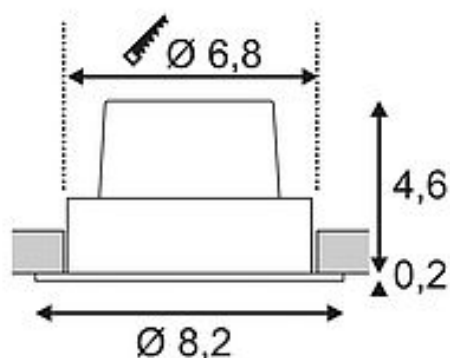

NEW TRIA 68

recessed fitting, LED, 3000K, round, brushed aluminium, 38°, 12W, incl. driver, clip springs

Article number	114386
Feed-in capability	No
Lamp included	Yes
Installation diameter	6.8 cm
Installation depth	6 cm
Height	4.8 cm
Diameter	8.2 cm
Net weight	0.271 kg
Gross weight	0.322 kg
Voltage	220-240V ~50/60Hz sek. 500mA
Protection class	II
Beam angle	38 Degree
Material	Aluminium
Colour	brushed aluminium
Way of mounting	Recessed ceiling mounting
Average lifespan	40000 Hours
Colour temperature	3000 Kelvin
Colour rendering index	80
Luminous flux	800 lm
Energy efficiency class	A++
Catalogue page	BIG WHITE 2018: 533
form	round