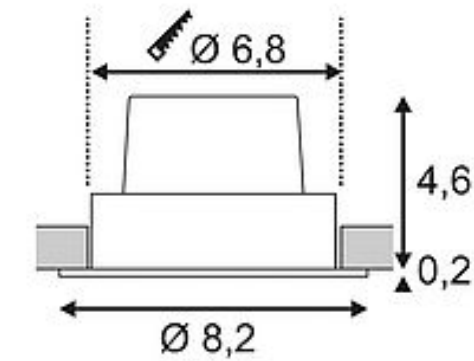

Articles of this series

114381	NEW TRIA 68 recessed fitting, LED, 3000K, round, matt white, 38°, 12W, incl. driver, clip springs
114386	NEW TRIA 68, recessed fitting, LED, 3000K, round, brushed aluminium, 38°, 12W, incl. driver, clip springs
114390	NEW TRIA 68 recessed fitting, LED, 3000K, square, matt black, 38°, 12W, incl. driver, clip springs
114391	NEW TRIA 68 recessed fitting, LED, 3000K, square, matt white, 38°, 12W, incl. driver, clip springs
114396	NEW TRIA 68 recessed fitting, LED, 3000K, square, brushed aluminium, 38°, 12W, incl. driver, clip springs
113460	NEW TRIA 68, recessed fitting, QPAR51, round, black, max. 50W, incl. clip springs
113461	NEW TRIA 68, recessed fitting, QPAR51, round, white, max. 50W, incl. clip springs
113466	NEW TRIA 68, recessed fitting, QPAR51, round, brushed aluminium, max. 50W, incl. clip springs
113470	NEW TRIA 68, recessed fitting, QPAR51, square, black, max. 50W, incl. clip springs
113471	NEW TRIA 68, recessed fitting, QPAR51, square, white, max. 50W, incl. clip springs
113476	NEW TRIA 68, recessed fitting, QPAR51, square, brushed aluminium, max. 50W, incl. clip springs

The simplicity and effectiveness of the innovative NEW TRIA 68 recessed fitting is captivating. It is available in matt black, matt white or brushed aluminium, in round or square form as well as single-headed or as multi-lamp. Equipped with a powerful, warm white premium COB LED in a tiltable mount, as well as LED driver included in the scope of supply, the set can be used in any lighting situation. The electrical connection is made directly to the 230V mains supply.

Notes