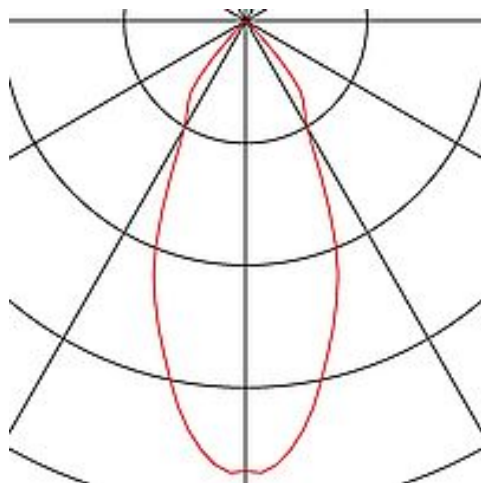

Notes

NEW TRIA 68

recessed fitting, LED, 3000K, round, brushed aluminium, 38°, 12W, incl. driver, clip springs

| | |
|-------------------------|------------------------------|
| Article number | 114386 |
| Feed-in capability | No |
| Lamp included | Yes |
| Installation diameter | 6.8 cm |
| Installation depth | 6 cm |
| Height | 4.8 cm |
| Diameter | 8.2 cm |
| Net weight | 0.271 kg |
| Gross weight | 0.322 kg |
| Voltage | 220-240V ~50/60Hz sek. 500mA |
| Protection class | II |
| Beam angle | 38 Degree |
| Material | Aluminium |
| Colour | brushed aluminium |
| Way of mounting | Recessed ceiling mounting |
| Average lifespan | 40000 Hours |
| Colour temperature | 3000 Kelvin |
| Colour rendering index | 80 |
| Luminous flux | 800 lm |
| Energy efficiency class | A++ |
| Catalogue page | BIG WHITE 2018: 533 |
| form | round |