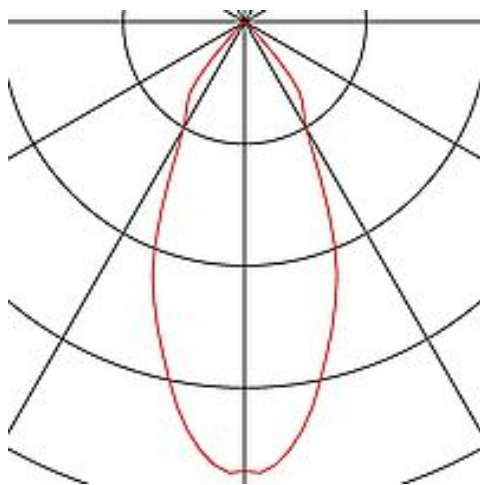

Articles of this series

114380	NEW TRIA 68 recessed fitting, LED, 3000K, round, matt black, 38°, 12W, incl. driver, clip springs
114386	NEW TRIA 68, recessed fitting, LED, 3000K, round, brushed aluminium, 38°, 12W, incl. driver, clip springs
114390	NEW TRIA 68 recessed fitting, LED, 3000K, square, matt black, 38°, 12W, incl. driver, clip springs
114391	NEW TRIA 68 recessed fitting, LED, 3000K, square, matt white, 38°, 12W, incl. driver, clip springs
114396	NEW TRIA 68 recessed fitting, LED, 3000K, square, brushed aluminium, 38°, 12W, incl. driver, clip springs
113460	NEW TRIA 68, recessed fitting, QPAR51, round, black, max. 50W, incl. clip springs
113461	NEW TRIA 68, recessed fitting, QPAR51, round, white, max. 50W, incl. clip springs
113466	NEW TRIA 68, recessed fitting, QPAR51, round, brushed aluminium, max. 50W, incl. clip springs
113470	NEW TRIA 68, recessed fitting, QPAR51, square, black, max. 50W, incl. clip springs
113471	NEW TRIA 68, recessed fitting, QPAR51, square, white, max. 50W, incl. clip springs
113476	NEW TRIA 68, recessed fitting, QPAR51, square, brushed aluminium, max. 50W, incl. clip springs

The simplicity and effectiveness of the innovative NEW TRIA 68 recessed fitting is captivating. It is available in matt black, matt white or brushed aluminium, in round or square form as well as single-headed or as multi-lamp. Equipped with a powerful, warm white premium COB LED in a tiltable mount, as well as LED driver included in the scope of supply, the set can be used in any lighting situation. The electrical connection is made directly to the 230V mains supply.

Notes