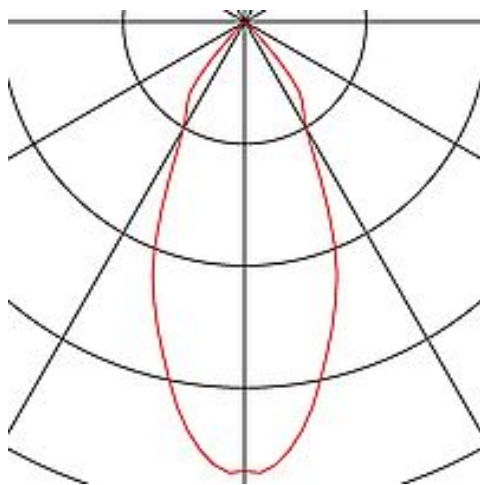

Articles of this series

114381	NEW TRIA 68 recessed fitting, LED, 3000K, round, matt white, 38°, 12W, incl. driver, clip springs
114386	NEW TRIA 68, recessed fitting, LED, 3000K, round, brushed aluminium, 38°, 12W, incl. driver, clip springs
114390	NEW TRIA 68 recessed fitting, LED, 3000K, square, matt black, 38°, 12W, incl. driver, clip springs
114391	NEW TRIA 68 recessed fitting, LED, 3000K, square, matt white, 38°, 12W, incl. driver, clip springs
114396	NEW TRIA 68 recessed fitting, LED, 3000K, square, brushed aluminium, 38°, 12W, incl. driver, clip springs
113460	NEW TRIA 68, recessed fitting, QPAR51, round, black, max. 50W, incl. clip springs
113461	NEW TRIA 68, recessed fitting, QPAR51, round, white, max. 50W, incl. clip springs
113466	NEW TRIA 68, recessed fitting, QPAR51, round, brushed aluminium, max. 50W, incl. clip springs
113470	NEW TRIA 68, recessed fitting, QPAR51, square, black, max. 50W, incl. clip springs
113471	NEW TRIA 68, recessed fitting, QPAR51, square, white, max. 50W, incl. clip springs
113476	NEW TRIA 68, recessed fitting, QPAR51, square, brushed aluminium, max. 50W, incl. clip springs

The simplicity and effectiveness of the innovative NEW TRIA 68 recessed fitting is captivating. It is available in matt black, matt white or brushed aluminium, in round or square form as well as single-headed or as multi-lamp. Equipped with a powerful, warm white premium COB LED in a tiltable mount, as well as LED driver included in the scope of supply, the set can be used in any lighting situation. The electrical connection is made directly to the 230V mains supply.

Notes