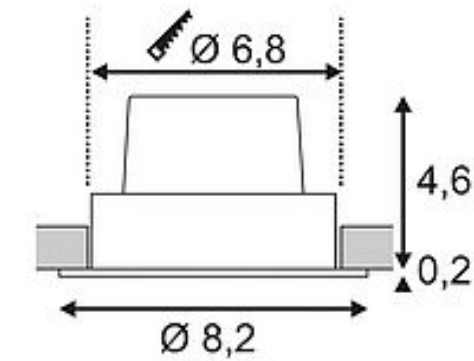

Articles of this series

114380	NEW TRIA 68 recessed fitting, LED, 3000K, round, matt black, 38°, 12W, incl. driver, clip springs
114386	NEW TRIA 68, recessed fitting, LED, 3000K, round, brushed aluminium, 38°, 12W, incl. driver, clip springs
114390	NEW TRIA 68 recessed fitting, LED, 3000K, square, matt black, 38°, 12W, incl. driver, clip springs
114391	NEW TRIA 68 recessed fitting, LED, 3000K, square, matt white, 38°, 12W, incl. driver, clip springs
114396	NEW TRIA 68 recessed fitting, LED, 3000K, square, brushed aluminium, 38°, 12W, incl. driver, clip springs
113460	NEW TRIA 68, recessed fitting, QPAR51, round, black, max. 50W, incl. clip springs
113461	NEW TRIA 68, recessed fitting, QPAR51, round, white, max. 50W, incl. clip springs
113466	NEW TRIA 68, recessed fitting, QPAR51, round, brushed aluminium, max. 50W, incl. clip springs
113470	NEW TRIA 68, recessed fitting, QPAR51, square, black, max. 50W, incl. clip springs
113471	NEW TRIA 68, recessed fitting, QPAR51, square, white, max. 50W, incl. clip springs
113476	NEW TRIA 68, recessed fitting, QPAR51, square, brushed aluminium, max. 50W, incl. clip springs

The simplicity and effectiveness of the innovative NEW TRIA 68 recessed fitting is captivating. It is available in matt black, matt white or brushed aluminium, in round or square form as well as single-headed or as multi-lamp. Equipped with a powerful, warm white premium COB LED in a tiltable mount, as well as LED driver included in the scope of supply, the set can be used in any lighting situation. The electrical connection is made directly to the 230V mains supply.

Notes