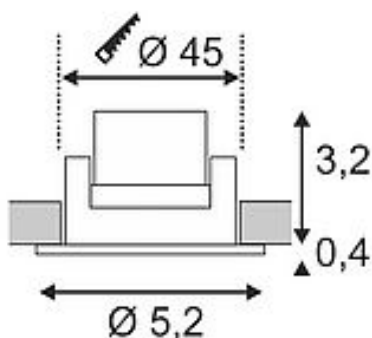

Height 3.6 cm

Diameter 5.2 cm

Net weight 0.119 kg

Gross weight 0.147 kg

Voltage 220-240V ~50/60Hz sek. 700mA

Protection class II

IP-rating IP 44

Beam angle 30 Degree

Notes

NEW TRIA MINI SET recessed fitting

LED, 3000K, round, brushed aluminium, 30°, incl. driver, clip springs

Article number	113976
Feed-in capability	No
Lamp included	Yes
Installation diameter	4 cm
Installation depth	4 cm
Height	3.6 cm
Diameter	5.2 cm
Net weight	0.116 kg
Gross weight	0.15 kg
Voltage	220-240V ~50/60Hz sek. 700mA
Protection class	II
IP-rating	IP 44
Beam angle	30 Degree
Material	Aluminium
Colour	brushed aluminium
Way of mounting	Recessed ceiling mounting
Average lifespan	30000 Hours
Colour temperature	3000 Kelvin
Colour rendering index	80
Luminous flux	143 lm
Energy efficiency class	A++
Catalogue page	BIG WHITE 2018: 536
form	round