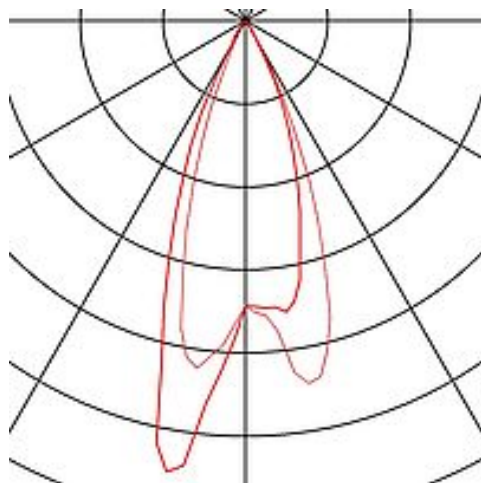

Notes

NEW TRIA MINI SET recessed fitting

LED, 3000K, round, brushed aluminium, 30°, incl. driver, clip springs

Article number	113976
Feed-in capability	No
Lamp included	Yes
Installation diameter	4 cm
Installation depth	4 cm
Height	3.6 cm
Diameter	5.2 cm
Net weight	0.116 kg
Gross weight	0.15 kg
Voltage	220-240V ~50/60Hz sek. 700mA
Protection class	II
IP-rating	IP 44
Beam angle	30 Degree
Material	Aluminium
Colour	brushed aluminium
Way of mounting	Recessed ceiling mounting
Average lifespan	30000 Hours
Colour temperature	3000 Kelvin
Colour rendering index	80
Luminous flux	143 lm
Energy efficiency class	A++
Catalogue page	BIG WHITE 2018: 536
form	round