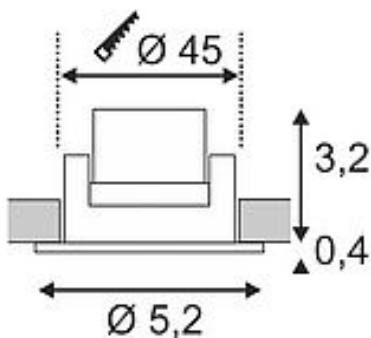

NEW TRIA MINI SET recessed fitting

LED, 3000K, round, black, 30°, incl. driver, clip springs

Article number 113970

Feed-in capability No

Lamp included Yes

Installation diameter 4 cm

Installation depth 4 cm

Height 3.6 cm

Diameter 5.2 cm

Net weight 0.119 kg

Gross weight 0.151 kg

Voltage 220-240V ~50/60Hz sek. 700mA

Protection class II

IP-rating IP 44

Beam angle 30 Degree

Material Aluminium

Height 3.6 cm

Diameter 5.2 cm

Net weight 0.119 kg

Gross weight 0.147 kg

Voltage 220-240V ~50/60Hz sek. 700mA

Protection class II

IP-rating IP 44

Beam angle 30 Degree

Notes

NEW TRIA MINI SET recessed fitting

LED, 3000K, round, brushed aluminium, 30°, incl. driver, clip springs

Article number	113976
Feed-in capability	No
Lamp included	Yes
Installation diameter	4 cm
Installation depth	4 cm
Height	3.6 cm
Diameter	5.2 cm
Net weight	0.116 kg
Gross weight	0.15 kg
Voltage	220-240V ~50/60Hz sek. 700mA
Protection class	II
IP-rating	IP 44
Beam angle	30 Degree
Material	Aluminium
Colour	brushed aluminium
Way of mounting	Recessed ceiling mounting
Average lifespan	30000 Hours
Colour temperature	3000 Kelvin
Colour rendering index	80
Luminous flux	143 lm
Energy efficiency class	A++
Catalogue page	BIG WHITE 2018: 536
form	round