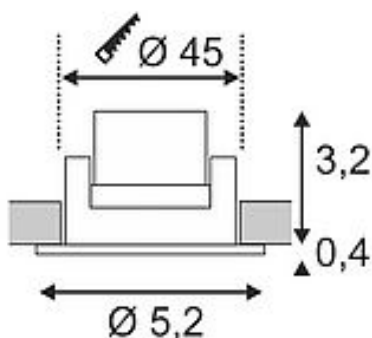

NEW TRIA MINI SET recessed fitting

LED, 3000K, round, matt white, 30°, incl. driver, clip springs

Article number 113971

Feed-in capability No

Lamp included Yes

Installation diameter 4 cm

Installation depth 4 cm

Height 3.6 cm

Diameter 5.2 cm

Net weight 0.119 kg

Gross weight 0.147 kg

Voltage 220-240V ~50/60Hz sek. 700mA

Protection class II

IP-rating IP 44

Beam angle 30 Degree

Material Aluminium

Colour matt white

Way of mounting Recessed ceiling mounting

Average lifespan 30000 Hours

Colour temperature 3000 Kelvin

Colour rendering index 80

Luminous flux 143 lm

Energy efficiency class A++

Catalogue page BIG WHITE 2018: 536

form round