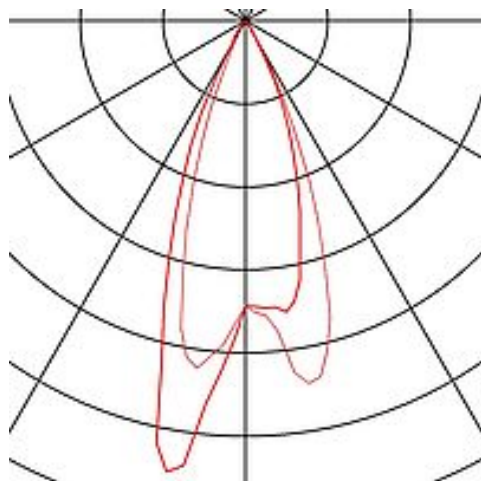

Articles of this series

113971	NEW TRIA MINI SET recessed fitting, LED, 3000K, round, matt white, 30°, incl. driver, clip springs
114410	NEW TRIA MINI recessed fitting, Power LED, 3000K, square, matt black, 30°, incl. mini plug, clip springs
114411	NEW TRIA MINI recessed fitting, Power LED, 3000K, square, matt white, 30°, incl. mini plug, clip springs
114416	NEW TRIA MINI recessed fitting, Power LED, 3000K, square, brushed aluminium, 30°, incl. mini plug, clip springs
113976	NEW TRIA MINI SET recessed fitting, LED, 3000K, round, brushed aluminium, 30°, incl. driver, clip springs
113980	NEW TRIA MINI recessed fitting, LED, 3000K, round, matt black, 30°, incl. mini plug, clip springs
113981	NEW TRIA MINI recessed fitting, LED, 3000K, round, matt white 30°, incl. mini plug, clip springs
113986	NEW TRIA MINI recessed fitting, LED, 3000K, round, brushed aluminium, 30°, incl. mini plug, clip springs
114400	NEW TRIA MINI SET recessed fitting, Power LED, 3000K, square, matt black, 30°, incl. driver, clip springs
114401	NEW TRIA MINI SET recessed fitting, Power LED, 3000K, square, matt white, 30°, incl. driver, clip springs
114406	NEW TRIA MINI SET recessed fitting, Power LED, 3000K, square, brushed aluminium, 30°, incl. driver, clip springs

The simplicity and effectiveness of the innovative NEW TRIA MINI Set is captivating. It is available in black, matt white, or brushed aluminium; and in round or square form. Equipped with a powerful, warm white premium LED in a tiltable mount, as well as LED driver included in the scope of supply, the set can be used in any lighting situation. The electrical connection is made directly to the 230V mains supply.

Notes