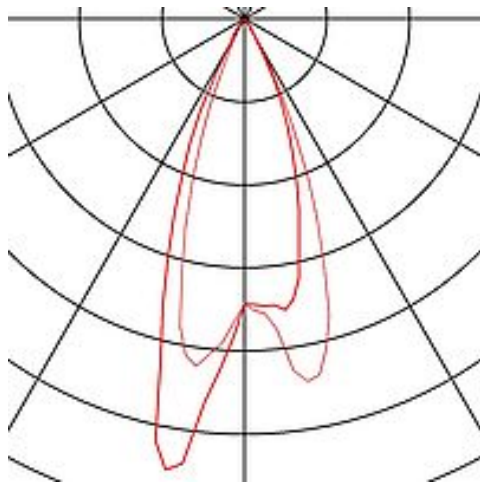

Articles of this series

113970	NEW TRIA MINI SET recessed fitting, LED, 3000K, round, black, 30°, incl. driver, clip springs
114410	NEW TRIA MINI recessed fitting, Power LED, 3000K, square, matt black, 30°, incl. mini plug, clip springs
114411	NEW TRIA MINI recessed fitting, Power LED, 3000K, square, matt white, 30°, incl. mini plug, clip springs
114416	NEW TRIA MINI recessed fitting, Power LED, 3000K, square, brushed aluminium, 30°, incl. mini plug, clip springs
113976	NEW TRIA MINI SET recessed fitting, LED, 3000K, round, brushed aluminium, 30°, incl. driver, clip springs
113980	NEW TRIA MINI recessed fitting, LED, 3000K, round, matt black, 30°, incl. mini plug, clip springs
113981	NEW TRIA MINI recessed fitting, LED, 3000K, round, matt white 30°, incl. mini plug, clip springs
113986	NEW TRIA MINI recessed fitting, LED, 3000K, round, brushed aluminium, 30°, incl. mini plug, clip springs
114400	NEW TRIA MINI SET recessed fitting, Power LED, 3000K, square, matt black, 30°, incl. driver, clip springs
114401	NEW TRIA MINI SET recessed fitting, Power LED, 3000K, square, matt white, 30°, incl. driver, clip springs
114406	NEW TRIA MINI SET recessed fitting, Power LED, 3000K, square, brushed aluminium, 30°, incl. driver, clip springs

The simplicity and effectiveness of the innovative NEW TRIA MINI Set is captivating. It is available in black, white, or brushed aluminium; and in round or square form. Equipped with a powerful, warm white premium LED in a tiltable mount, as well as LED driver included in the scope of supply, the set can be used in any lighting situation. The electrical connection is made directly to the 230V mains supply.

Notes