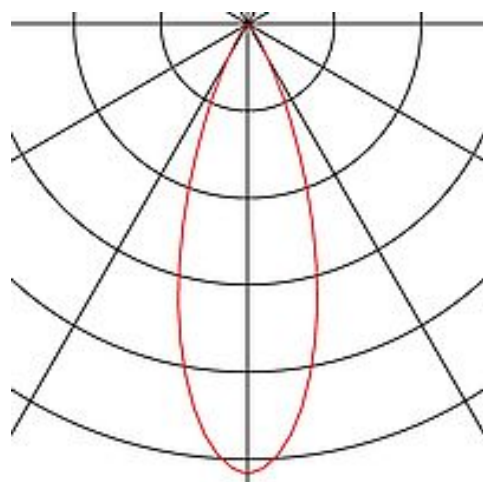

## HELIA

wall and ceiling light, single-headed, LED, 3000K, 35°, white

Article number	156501
Product family	HELIA
Feed-in capability	No
Lamp included	Yes
Tilt range	90 Degree
Rotation range	350 Degree
Length	9.5 cm
Width	9 cm
Height	11.4 cm
Voltage	220-240V ~50/60Hz sek. 500mA
Max. wattage	11 Watt
Protection class	I
Beam angle	35 Degree
Material	Aluminium
Colour	white
Way of mounting	Surface wall / Surface ceiling mounting
Average lifespan	30000 Hours
Colour temperature	3000 Kelvin
Colour rendering index	90
Luminous flux	620 lm
Energy efficiency class	A++
Light distribution type 1	Direct
Light distribution type 3	rotationally symmetric
Catalogue page	BIG WHITE 2018: 343
form	round