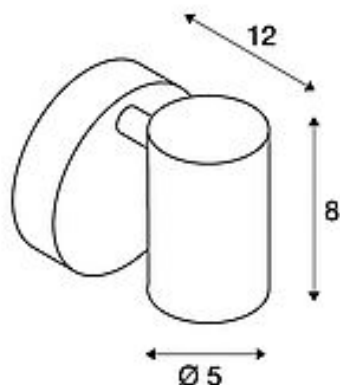

## HELIA

wall and ceiling light, single-headed, LED, 3000K, 35°, white

Article number	156501
Product family	HELIA
Feed-in capability	No
Lamp included	Yes
Tilt range	90 Degree
Rotation range	350 Degree
Length	9.5 cm
Width	9 cm
Height	11.4 cm
Voltage	220-240V ~50/60Hz sek. 500mA
Max. wattage	11 Watt
Protection class	I
Beam angle	35 Degree
Material	Aluminium
Colour	white
Way of mounting	Surface wall / Surface ceiling mounting
Average lifespan	30000 Hours
Colour temperature	3000 Kelvin
Colour rendering index	90
Luminous flux	620 lm
Energy efficiency class	A++
Light distribution type 1	Direct
Light distribution type 3	rotationally symmetric
Catalogue page	BIG WHITE 2018: 343
form	round

The functional HELIA wall and ceiling light consists of an aluminium structure that is optionally available with a black or white housing. The lamp head can also be rotated and swivelled. Thanks to the built-in Premium LED, the single-headed HELIA luminaire is ready for direct connection to the 230V mains power supply.