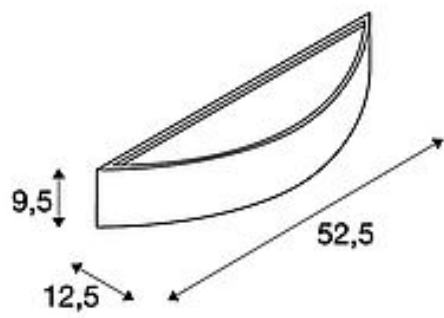

## PLASTRA

wall light, LED, 3000K, curved, up/down, white plaster, dimmable

Article number	148062
Feed-in capability	No
Lamp included	Yes
Width	52.5 cm
Height	9.5 cm
Depth	12.5 cm
Net weight	3.526 kg
Gross weight	4.269 kg
Voltage	230V ~50Hz
Protection class	I
Material	Plaster/glass/steel
Colour	white
Way of mounting	Surface wall mounting
Average lifespan	35000 Hours
Colour temperature	3000 Kelvin
Colour rendering index	80
Luminous flux	1040 lm
Energy efficiency class	A++
Light distribution type 1	direct-indirect
Light distribution type 3	rotationally symmetric
Catalogue page	BIG WHITE 2018: 232

With the PLASTRA LED plaster light, you have a highly-individual wall light with a puristic design. The surface-mounted wall light comes fitted with a warm-white 240V LED and is ready for direct connection to the 230V mains supply. The sandpaper included as part of the delivery is used to clean the surfaces. The light can be individually customised with paint, wallpaper and stickers.