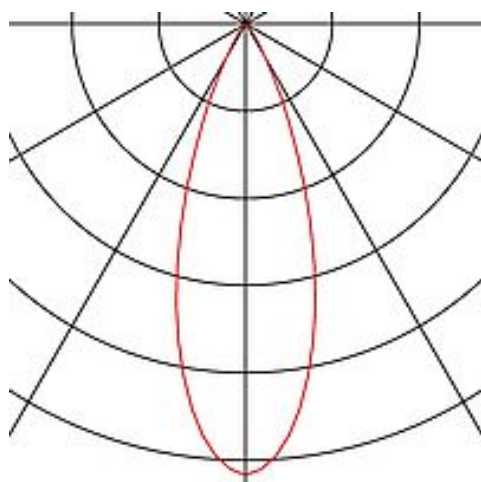

HELIA 50

spot for 1-circuit high-voltage track, LED, 3000K, black, 35°, incl. 1-circuit adapter

Article number	143580
Product family	HELIA
Feed-in capability	No
Lamp included	Yes
Tilt range	90 Degree
Rotation range	350 Degree
Length	14 cm
Height	12 cm
Diameter	5.5 cm
Voltage	220-240V ~50/60Hz sek. 500mA
Max. wattage	11 Watt
Protection class	I
Beam angle	35 Degree
Material	Aluminium
Colour	black
Way of mounting	Track mounting
Average lifespan	30000 Hours
Colour temperature	3000 Kelvin
Colour rendering index	90
Luminous flux	750 lm
Energy efficiency class	A++
Light distribution type 1	Direct
Light distribution type 3	rotationally symmetric
Catalogue page	BIG WHITE 2018: 405
form	round