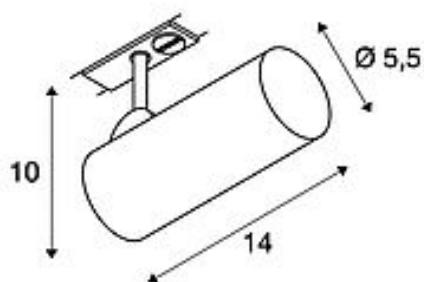

HELIA 50

spot for 1-circuit high-voltage track, LED, 3000K, black, 35°, incl. 1-circuit adapter

Article number	143580
Product family	HELIA
Feed-in capability	No
Lamp included	Yes
Tilt range	90 Degree
Rotation range	350 Degree
Length	14 cm
Height	12 cm
Diameter	5.5 cm
Voltage	220-240V ~50/60Hz sek. 500mA
Max. wattage	11 Watt
Protection class	I
Beam angle	35 Degree
Material	Aluminium
Colour	black
Way of mounting	Track mounting
Average lifespan	30000 Hours
Colour temperature	3000 Kelvin
Colour rendering index	90
Luminous flux	750 lm
Energy efficiency class	A++
Light distribution type 1	Direct
Light distribution type 3	rotationally symmetric
Catalogue page	BIG WHITE 2018: 405
form	round