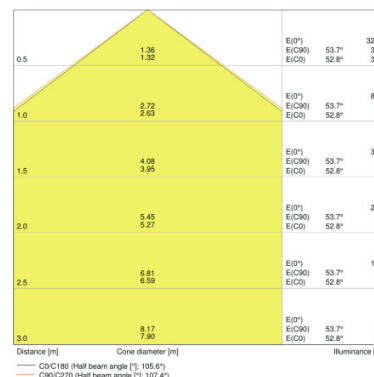

Product description	Capabilities			Certificates & standards	
	Dimmable	Type of connection	Ball shot safe	Protection class	Type of protection
DP 1500 30 W 4000K IP65 GY	No	Screwless terminal, 3-Pole	No	I	IP65
DP 1500 55 W 4000K IP65 GY	No	Screwless terminal, 3-Pole	No	I	IP65
DP 1500 55 W 6500K IP65 GY	No	Screwless terminal, 3-Pole	No	I	IP65

DP 1200 21 W 4000K IP65 GY, DP 1200 39 W 4000K IP65 GY, DP 1200 39 W 6500K IP65 GY

DP 1500 30 W 4000K IP65 GY, DP 1500 55 W 4000K IP65 GY, DP 1500 55 W 6500K IP65 GY

DP 1200 21 W 4000K IP65 GY

DP 1200 39 W 4000K IP65 GY