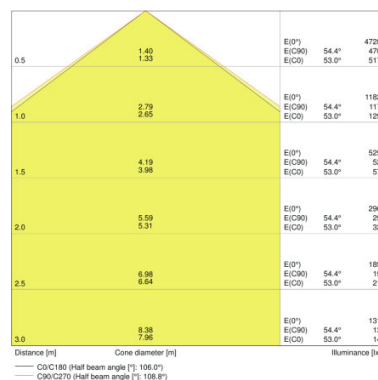

DP 1500 30 W 4000K IP65 GY