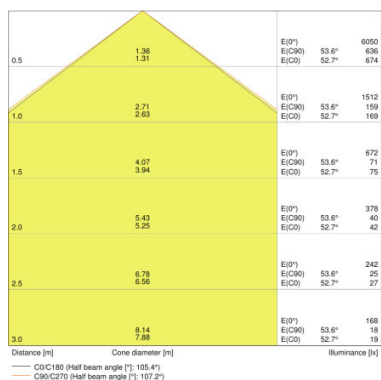

DP 1200 39 W 6500K IP65 GY