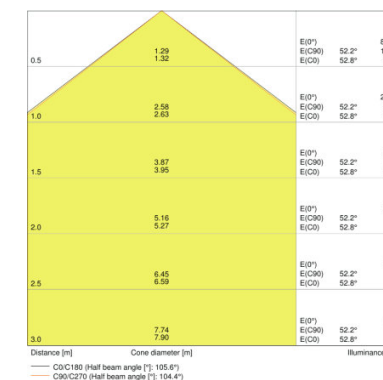

DP 1500 55 W 6500K IP65 GY

EQUIPMENT / ACCESSORIES

- Stainless steel clamps with safety screws included
- Mounting accessories included (suspension kit, theft protection kit)

APPLICATION ADVICE

For more detailed application information and graphics please see product datasheet.

LOGISTICAL DATA

Product code	Product description	Packaging unit (Pieces/Unit)	Dimensions (length x width x height)	Volume	Gross weight
4058075079892	DP 1200 21 W 4000K IP65 GY	Shipping carton box 6	1225 mm x 333 mm x 192 mm	78.32 dm³	11992.00 g
4058075079915	DP 1200 39 W 4000K IP65 GY	Shipping carton box 6	1225 mm x 333 mm x 192 mm	78.32 dm³	11992.00 g