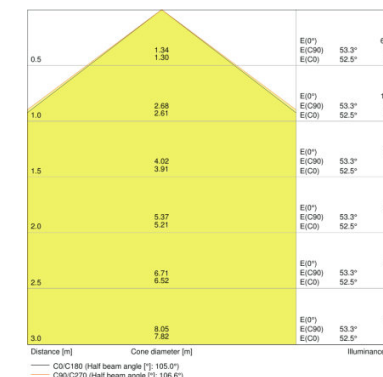

Product description	Capabilities			Certificates & standards	
	Dimmable	Type of connection	Ball shot safe	Protection class	Type of protection
DP 1500 30 W 4000K IP65 GY	No	Screwless terminal, 3-Pole	No	I	IP65
DP 1500 55 W 4000K IP65 GY	No	Screwless terminal, 3-Pole	No	I	IP65
DP 1500 55 W 6500K IP65 GY	No	Screwless terminal, 3-Pole	No	I	IP65

DP 1200 21 W 4000K IP65 GY, DP 1200 39 W 4000K IP65 GY, DP 1200 39 W 6500K IP65 GY

DP 1500 30 W 4000K IP65 GY, DP 1500 55 W 4000K IP65 GY, DP 1500 55 W 6500K IP65 GY

DP 1200 21 W 4000K IP65 GY

DP 1200 39 W 4000K IP65 GY