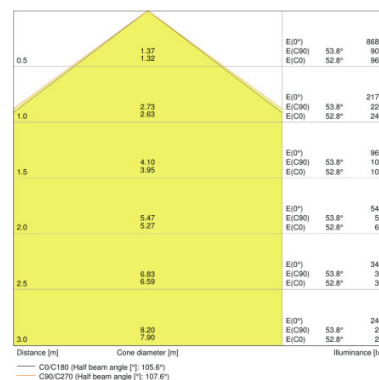

DP 1500 55 W 4000K IP65 GY