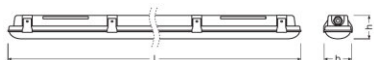

Product description	Capabilities			Certificates & standards	
	Dimmable	Type of connection	Ball shot safe	Protection class	Type of protection
DP 1500 30 W 4000K IP65 GY	No	Screwless terminal, 3-Pole	No	I	IP65
DP 1500 55 W 4000K IP65 GY	No	Screwless terminal, 3-Pole	No	I	IP65
DP 1500 55 W 6500K IP65 GY	No	Screwless terminal, 3-Pole	No	I	IP65

DP 1200 21 W 4000K IP65 GY, DP 1200 39 W 4000K IP65 GY, DP 1200 39 W 6500K IP65 GY

DP 1500 30 W 4000K IP65 GY, DP 1500 55 W 4000K IP65 GY, DP 1500 55 W 6500K IP65 GY

DP 1200 21 W 4000K IP65 GY

DP 1200 39 W 4000K IP65 GY