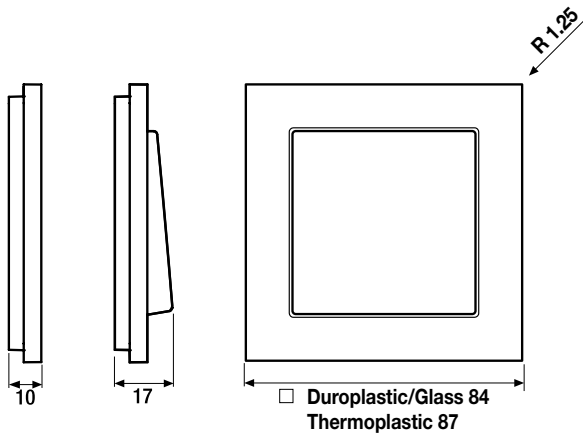

Acreation

Frame size

Duroplastic/Glass

- 1-gang 84 mm x 84 mm
- 2-gang 155 mm x 84 mm
- 3-gang 226 mm x 84 mm
- 4-gang 297 mm x 84 mm
- 5-gang 368 mm x 84 mm

Thermoplastic

- 1-gang 87 mm x 87 mm
- 2-gang 158 mm x 87 mm
- 3-gang 229 mm x 87 mm
- 4-gang 300 mm x 87 mm
- 5-gang 371 mm x 87 mm