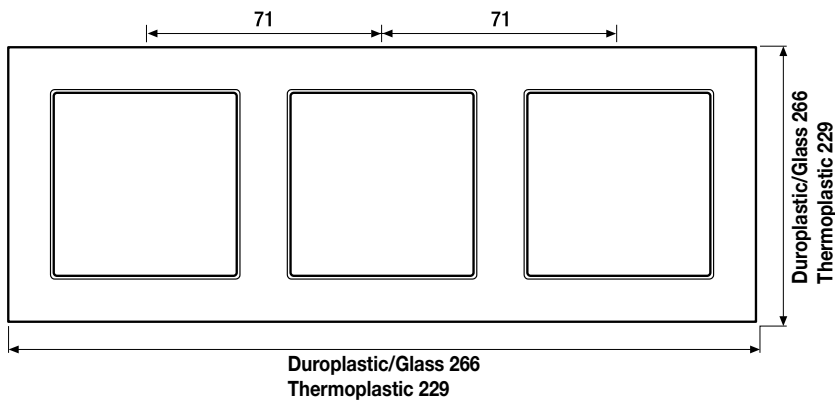

1:1

Flush-mounted range

Material

Duroplastic/Thermoplastic

Safety glass depending on version, coloured glass or backside is colourprinted

Compatible with all covers of the range A

The individual laser or colour printing of JUNG products is possible using the Graphic Tool. The labelling method depends on the material and colour of the cover. Read more at www.jung.de/gt.

Acreation

Frame size

Duroplastic/Glass

- 1-gang 84 mm x 84 mm
- 2-gang 155 mm x 84 mm
- 3-gang 226 mm x 84 mm
- 4-gang 297 mm x 84 mm
- 5-gang 368 mm x 84 mm

Thermoplastic

- 1-gang 87 mm x 87 mm
- 2-gang 158 mm x 87 mm
- 3-gang 229 mm x 87 mm
- 4-gang 300 mm x 87 mm
- 5-gang 371 mm x 87 mm