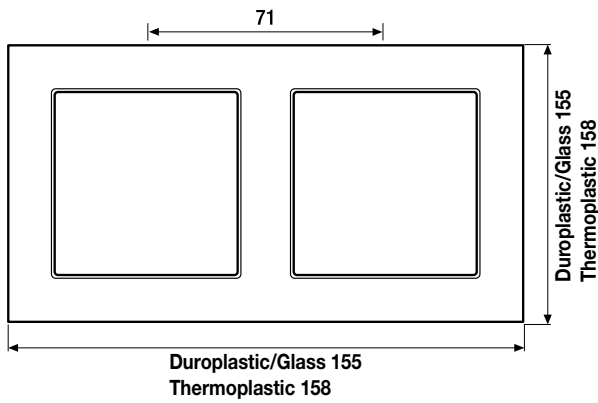

Acreation

Frame size

Duroplastic/Glass

- 1-gang 84 mm x 84 mm
- 2-gang 155 mm x 84 mm
- 3-gang 226 mm x 84 mm
- 4-gang 297 mm x 84 mm
- 5-gang 368 mm x 84 mm

Thermoplastic

- 1-gang 87 mm x 87 mm
- 2-gang 158 mm x 87 mm
- 3-gang 229 mm x 87 mm
- 4-gang 300 mm x 87 mm
- 5-gang 371 mm x 87 mm